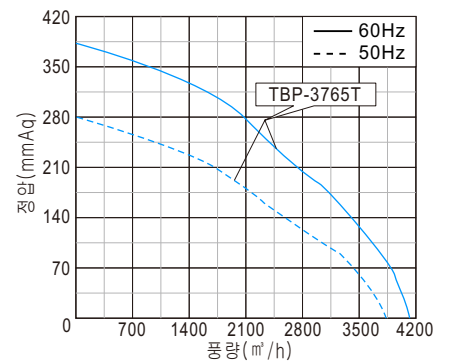

터보 송풍기(이송용)

Turbo blowers

TBS-3735S(3HP)
TBS-3735T(3HP)
TBS-3765T(5HP)

도면(Unit: mm)

성능곡선

본 제품은 50/60Hz 겸용입니다. (단상은 제외)

모델 Model	전원 Source (ϕ / V/Hz)	날개크기 Impeller Size (mm)	전류 Current (A)	극수 Pole (P)	소비전력 Input (W)	최대풍량 Air Volume (m³/h)	최대정압 Air Pressure (mmAq) (Pa)	회전수 Rated Speed (rpm)	중량 Weight (Kg)
TBP-3735S	1/220/60	ø370×35T	12.5	2	2,740	3,120	320 3,136	3,450	37.0
	1/220/50		11.5		2,130	2,730	237 2,320	2,915	
TBP-3735T	3/220-380/60	ø370×35T	8.5-4.8	2	2,600	3,120	320 3,136	3,450	36.5
	3/220-380/50		9.5-5.4		1,800	2,730	237 2,320	2,915	
TBP-3765T	3/220-380/60	ø370×65T	12.0-6.7	2	3,770	4,020	380 3,725	3,460	39.0
	3/220-380/50		12.0-6.8		2,500	3,510	280 2,745	2,980	