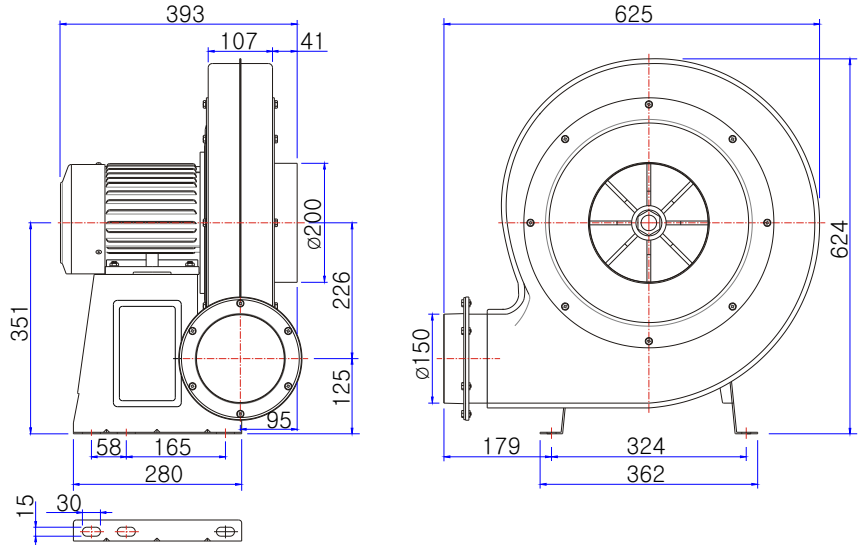

터보 송풍기(이송용)

Turbo blowers

TBS-3735S(3HP)
TBS-3735T(3HP)
TBS-3765T(5HP)

도면(Unit: mm)

성능곡선

본 제품은 50/60Hz 겸용입니다. (단상은 제외)

모델 Model	전원 Source (ϕ / V/Hz)	날개크기 Impeller Size (mm)	전류 Current (A)	극수 Pole (P)	소비전력 Input (W)	최대풍량 Air Volume (m³/h)	최대정압 Air Pressure (mmAq) (Pa)	회전수 Rated Speed (rpm)	중량 Weight (Kg)
TBP-3735S	1/220/60	ø370×35T	12.5	2	2,740	3,120	320 3,136	3,450	37.0
	1/220/50		11.5		2,130	2,730	237 2,320	2,915	
TBP-3735T	3/220-380/60	ø370×35T	8.5-4.8	2	2,600	3,120	320 3,136	3,450	36.5
	3/220-380/50		9.5-5.4		1,800	2,730	237 2,320	2,915	
TBP-3765T	3/220-380/60	ø370×65T	12.0-6.7	2	3,770	4,020	380 3,725	3,460	39.0
	3/220-380/50		12.0-6.8		2,500	3,510	280 2,745	2,980	