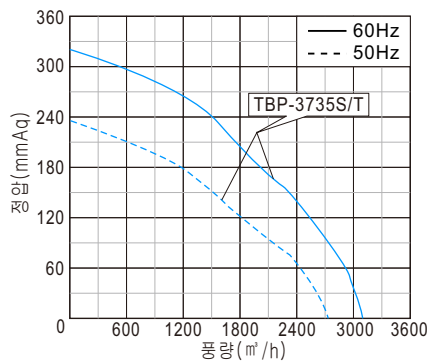

터보 송풍기(이송용)

Turbo blowers

TBS-3735S(3HP)
TBS-3735T(3HP)
TBS-3765T(5HP)

도면(Unit: mm)

성능곡선

본 제품은 50/60Hz 겸용입니다. (단상은 제외)

모델 Model	전원 Source (ϕ / V/Hz)	날개크기 Impeller Size (mm)	전류 Current (A)	극수 Pole (P)	소비전력 Input (W)	최대풍량 Air Volume (m³/h)	최대정압 Air Pressure (mmAq) (Pa)	회전수 Rated Speed (rpm)	중량 Weight (Kg)
TBP-3735S	1/220/60	ø370×35T	12.5	2	2,740	3,120	320 3,136	3,450	37.0
	1/220/50		11.5		2,130	2,730	237 2,320	2,915	
TBP-3735T	3/220-380/60	ø370×35T	8.5-4.8	2	2,600	3,120	320 3,136	3,450	36.5
	3/220-380/50		9.5-5.4		1,800	2,730	237 2,320	2,915	
TBP-3765T	3/220-380/60	ø370×65T	12.0-6.7	2	3,770	4,020	380 3,725	3,460	39.0
	3/220-380/50		12.0-6.8		2,500	3,510	280 2,745	2,980	