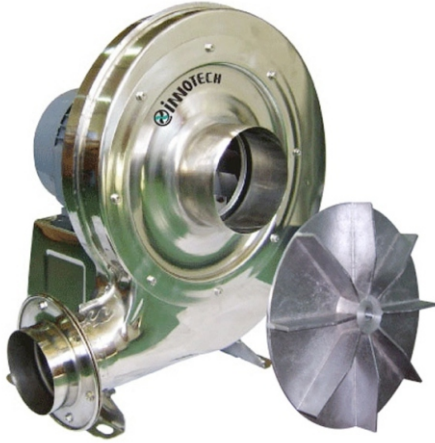

터보 송풍기(이송용)

Turbo blowers

TBS-3735S(3HP)
TBS-3735T(3HP)
TBS-3765T(5HP)

도면(Unit: mm)

성능곡선

본 제품은 50/60Hz 겸용입니다. (단상은 제외)

모델 Model	전원 Source (ϕ / V/Hz)	날개크기 Impeller Size (mm)	전류 Current (A)	극수 Pole (P)	소비전력 Input (W)	최대풍량 Air Volume (m³/h)	최대정압 Air Pressure (mmAq) (Pa)	회전수 Rated Speed (rpm)	중량 Weight (Kg)
TBP-3735S	1/220/60	ø370×35T	12.5	2	2,740	3,120	320 3,136	3,450	37.0
	1/220/50		11.5		2,130	2,730	237 2,320	2,915	
TBP-3735T	3/220-380/60	ø370×35T	8.5-4.8	2	2,600	3,120	320 3,136	3,450	36.5
	3/220-380/50		9.5-5.4		1,800	2,730	237 2,320	2,915	
TBP-3765T	3/220-380/60	ø370×65T	12.0-6.7	2	3,770	4,020	380 3,725	3,460	39.0
	3/220-380/50		12.0-6.8		2,500	3,510	280 2,745	2,980	