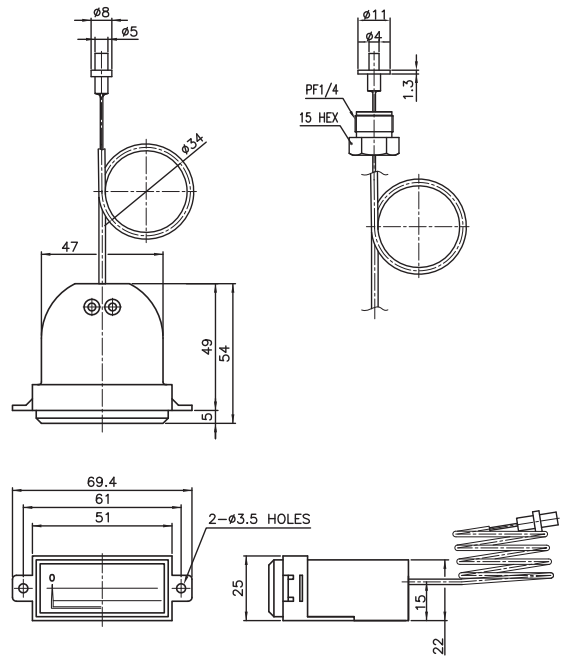

### Size

- 22mm X 51mm (Square) 43.5mm (Round)

### Material

- Case : Polycarbonate
- Ring (Cover) : Polycarbonate
- Window : Polycarbonate
- Pointer : Plastic, White Finished
- Connection : Brass
- Element : Brass
- Movement : Brass
- Dial Plate : Square Type - Plastic  
Round Type - Plastic

## Ordering Information for 191P Series

● = Standard Products   ▲ = Available   NA = Not Available

Model	Description	Case & Ring	Wetted Parts
191P	Gas Pressure Gauges	Polycarbonate	Brass
<b>Code</b>	<b>Dial Size</b>	<b>Accuracy</b>	<b>191P</b>
E	Square (22mm X 51mm)	± 3.0% of F.S.	●
G	Round (43.5mm)	± 3.0% of F.S.	●
<b>Code</b>	<b>Process Connection Style</b>		<b>All</b>
9	Hose Connection		●
X	Others		☞
<b>Code</b>	<b>Process Connection Size</b>		
A	Not Apply		
<b>Code</b>	<b>Pressure Range</b>		<b>All</b>
115	0 ~ 0.4 MPa		●
* MPa (SI Unit) is the standard dial scale but others are available upon request.			
<b>Code</b>	<b>Applicable Accessory Options</b>		
J0	Not Apply		
<b>Code</b>	<b>Options</b>		<b>All</b>
Test Reports			
T1	Test Report by Manufacturer		▲
T2	Test Report by KOLAS (ILAC-MRA)		▲
Sample Model Selection : 191PS1E9A115J0			
* The standard specification and price are subject to change without prior notice.			

## TYPE-G

Model	Dial Size	Available Type
191P	Square (22mmX51mm)	E
	ø43.5X26.6	G