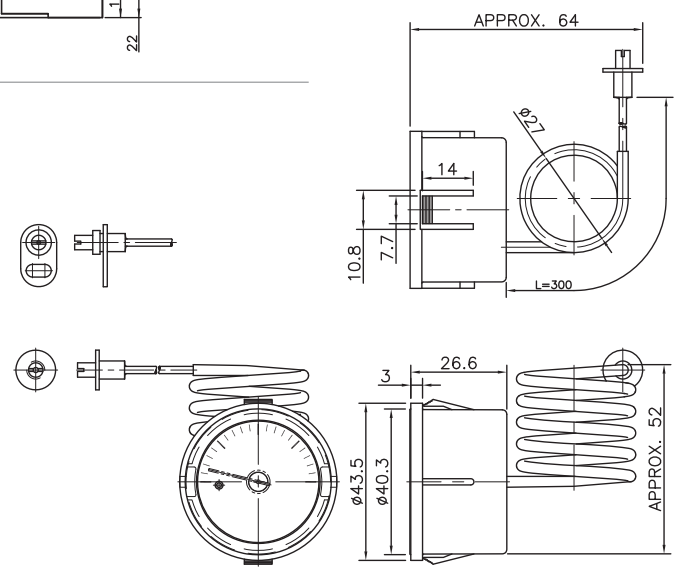

### Size

- 22mm X 51mm (Square) 43.5mm (Round)

## Ordering Information for 191P Series

● = Standard Products   ▲ = Available   NA = Not Available

Model	Description	Case & Ring	Wetted Parts
191P	Gas Pressure Gauges	Polycarbonate	Brass
<b>Code</b>	<b>Dial Size</b>	<b>Accuracy</b>	<b>191P</b>
E	Square (22mm X 51mm)	± 3.0% of F.S.	●
G	Round (43.5mm)	± 3.0% of F.S.	●
<b>Code</b>	<b>Process Connection Style</b>		<b>All</b>
9	Hose Connection		●
X	Others		☞
<b>Code</b>	<b>Process Connection Size</b>		
A	Not Apply		
<b>Code</b>	<b>Pressure Range</b>		<b>All</b>
115	0 ~ 0.4 MPa		●
* MPa (SI Unit) is the standard dial scale but others are available upon request.			
<b>Code</b>	<b>Applicable Accessory Options</b>		
J0	Not Apply		
<b>Code</b>	<b>Options</b>		<b>All</b>
Test Reports			
T1	Test Report by Manufacturer		▲
T2	Test Report by KOLAS (ILAC-MRA)		▲
Sample Model Selection : 191PS1E9A115J0			
* The standard specification and price are subject to change without prior notice.			

## TYPE-G

Model	Dial Size	Available Type
191P	Square (22mmX51mm)	E
	ø43.5X26.6	G