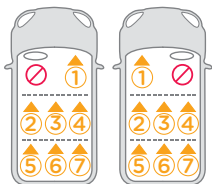

JoieTM
signature

spin 360TM
child restraint

**check my fit
in your car**

car seat-to-vehicle fit guide
Fahrzeugkompatibilitätsliste
Liste des véhicules compatibles

GB Vehicle Fitting Information

The child restraint is classified for “Semi-Universal” or ISOFIX child restraint system use. It is approved to Regulation No. 44, 04 series of amendments for general use in vehicles fitted with ISOFIX anchorages systems. It is suitable to fix into seat positions in most cars. The numbers on the diagram below correspond with the vehicle fitting positions listed in the following pages.