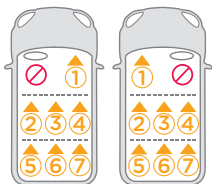

Joie™

spin 360™ GT

child restraint

check my fit
in your car

car seat-to-vehicle fit guide

Fahrzeugkompatibilitätsliste

Liste des véhicules compatibles

GB Vehicle Fitting Information