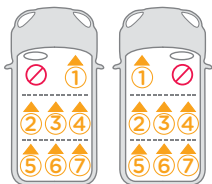

## GB Vehicle Fitting Information

Suitable for: Child weighing 0 - 36kg (approximately 0 – 12 years)

Mass Group: 0+1/2/3

Materials: Plastics, metal, fabrics

Patent No.: Patents pending

This child restraint is suitable for use in the listed vehicles fitted with 3-point retractor safety-belts, approved to UN ECE regulation 16 or other equivalent standards. This child restraint is approved to UN ECE regulation 44, 04 series of amendments.