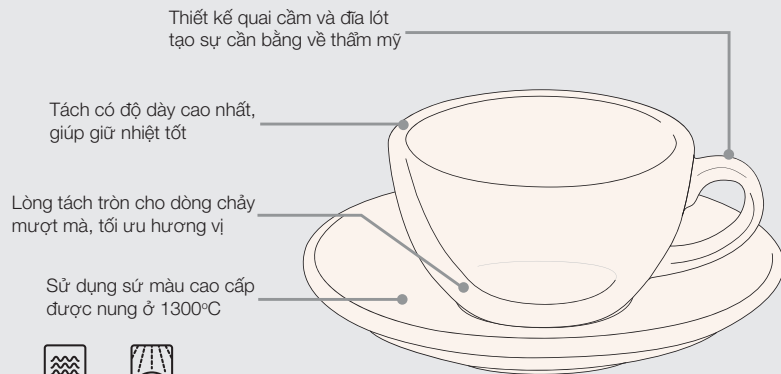

egg

Professional Coffee Cups

Lò vi sóng

Máy rửa chén

Màu cơ bản

Brown

Red

Yellow

Mint

Teal

River Blue

Denim

Black

Taupe

White

Màu Potters

Ice blue

Night sky

Gunpowder

Granite

Ivory

Caramel

Berry

Rose

Butter cup

Basil

Kích thước

Latte
300ml /10oz

Cappuccino
250ml /8.5oz

Cappuccino
200ml /6.75oz

Flat White
150ml /5oz

Espresso
80ml /2.5oz

Đĩa lót
ø15.50cm

Đĩa lót
ø14.50cm

Đĩa lót
ø11.50cm