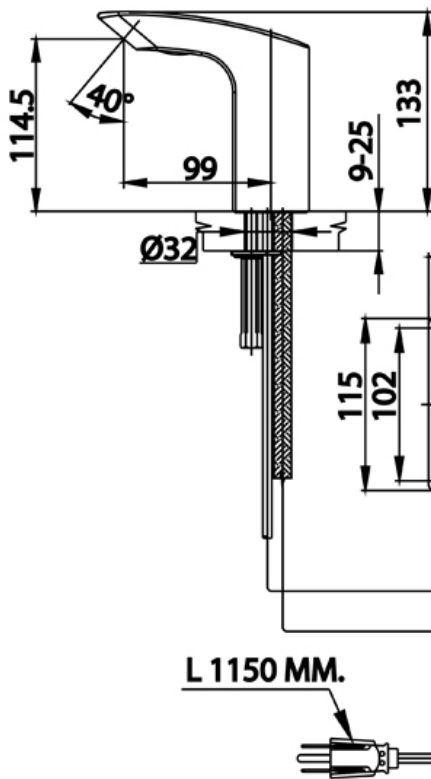

VÒI CHẬU CẢM ỨNG DỪNG ĐIỆN CT537AC

SSF Product Specifications

1.Sensor range	Factory default 170 mm. Atjustable 10-300 mm.
2.Rating voltage	220 VAC % 10
3.Automatic shut off	Water stop within 40 Sec. ± 5
4.Delay in	Water flow within < 1.0 Sec.
5.Delay out	Water stop within < 1.5 Sec.