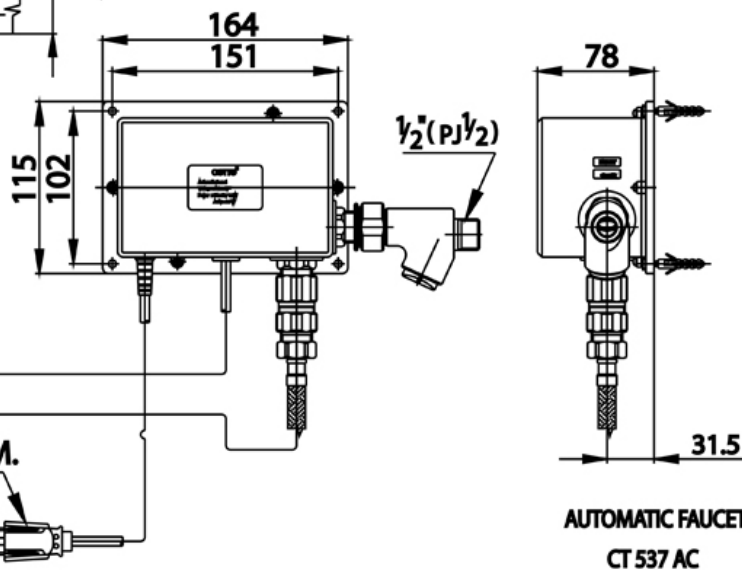

VÒI CHẬU CẢM ỨNG DỪNG ĐIỆN CT537AC

SSF Product Specifications

1.Sensor range	Factory default 170 mm. Atjustable 10-300 mm.
2.Rating voltage	220 VAC % 10
3.Automatic shut off	Water stop within 40 Sec. ± 5
4.Delay in	Water flow within < 1.0 Sec.
5.Delay out	Water stop within < 1.5 Sec.