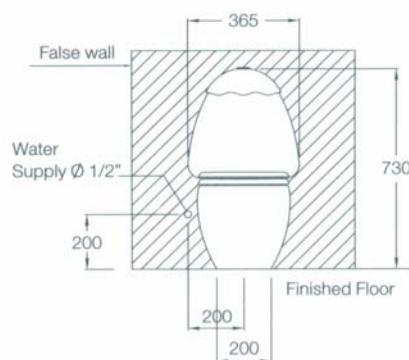

COTTO

Two Piece C15007 Googai

365 x 650 x 730 mm.

Round Bowl

(S-Trap) 305 mm.

Wash Down

C67977

C6262

C9512

C9007

CT179(HM)

C9433

C7920

eHOME ., jsc
Đồ Đẹp Nhà Sang

Showroom COTTO : 196 Trường Chinh, Giải Phóng, Hà Nội
Văn phòng : 18A Ngô Tất Tố, Văn Miếu - Cát Linh, Hà Nội
Tel : +84 4 3766 6909 / 3766 7946
Fax : +84 4 3766 6898
Email : ehome@vnn.vn
Website : www.ehome.vn & www.cotto.vn
Tổng kho COTTO : Kho Xi Măng, ngõ 1 Phan Đình Giót, Giải phóng, HN
Tel : +84 4 3668 6985
Hotline : **04 3766 6909**