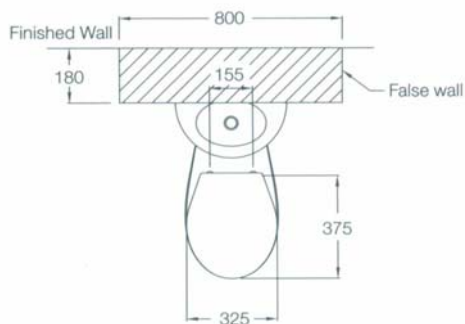

COTTO

Two Piece C15007 Googai

365 x 650 x 730 mm.

Round Bowl

(S-Trap) 305 mm.

Wash Down

C67977

C6262

C9512

C9007

CT179(HM)

C9433

C7920

eHOME ., jsc
Đồ Đẹp Nhà Sang

Showroom COTTO : 196 Trường Chinh, Giải Phóng, Hà Nội
Văn phòng : 18A Ngô Tất Tố, Văn Miếu - Cát Linh, Hà Nội
Tel : +84 4 3766 6909 / 3766 7946
Fax : +84 4 3766 6898
Email : ehome@vnn.vn
Website : www.ehome.vn & www.cotto.vn
Tổng kho COTTO : Kho Xi Măng, ngõ 1 Phan Đình Giót, Giải phóng, HN
Tel : +84 4 3668 6985
Hotline : **04 3766 6909**