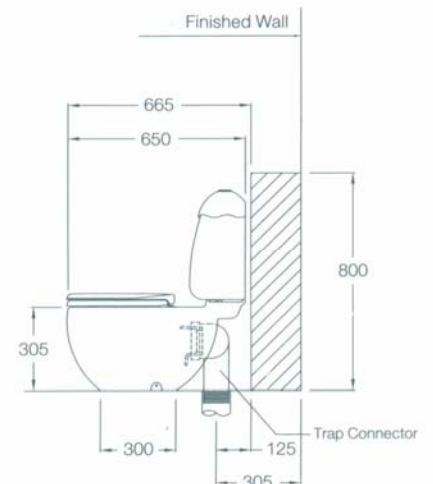

COTTO

Two Piece C15007 Googai

365 x 650 x 730 mm.

Round Bowl

(S-Trap) 305 mm.

Wash Down

C67977

C6262

C9512

C9007

CT179(HM)

C9433

C7920

eHOME ., jsc
Đồ Đẹp Nhà Sang

Showroom COTTO : 196 Trường Chinh, Giải Phóng, Hà Nội
Văn phòng : 18A Ngô Tất Tố, Văn Miếu - Cát Linh, Hà Nội
Tel : +84 4 3766 6909 / 3766 7946
Fax : +84 4 3766 6898
Email : ehome@vnn.vn
Website : www.ehome.vn & www.cotto.vn
Tổng kho COTTO : Kho Xi Măng, ngõ 1 Phan Đình Giót, Giải phóng, HN
Tel : +84 4 3668 6985
Hotline : **04 3766 6909**