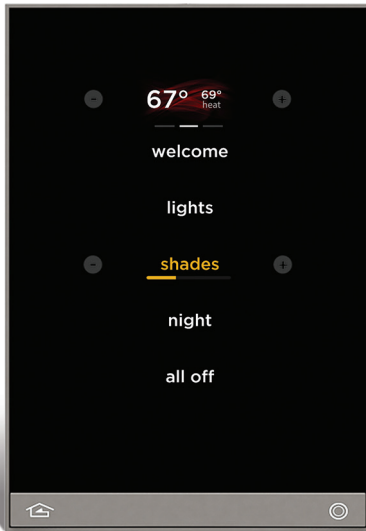

adorne[®] keypad *features*

- Backlighting automatically adjusts based on time of day
- Easily see which scene is selected based on backlit button color or intensity
- Stunning, capacitive touchscreen — simply tap the screen to turn lights on and off
- Fluid, intuitive functionality
- Style-consistent wiring and connectivity devices available
- Elegant, clean lines with no unsightly screws

Whether for a retrofit, remodel, or renovation project, our wireless dimmers and keypads offer a consistent aesthetic in a “no-new-wires” solution.

universal dimming station *features*

- Backlighting automatically adjusts based on time of day
- Easily see which scene is selected based on backlit button color or intensity
- Hidden infrared receiver allows for easy selection of new lighting scenes via remote control
- Precisely dims and controls forward- or reverse-phase lighting load types
- New, discreet air gap switch (see telescoped image)
- Two-step painting process ensures consistent color definition and reflectivity
- Laser-engraved buttons are available with backlighting in any color
- Sidefire LED on buttons eliminates hot spots and provides more consistent lighting for engraving

1 { *choose* LCD, adorne[®], or classic keypad

LCD

With a minimalistic on-wall presence, the Equinox 40 LCD keypad maintains a signature Vantage aesthetic, while delivering complete room control through a unique single layer programmable interface.