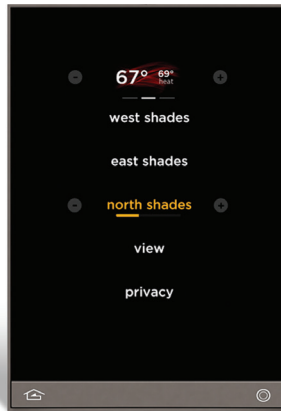

personalize your space
with elegance and simplicity

Mix and match designs and button styles with our unique finishes to ensure your system fits your life and mirrors your personal style.

From our classic keypads to our modern LCD keypad to the new adorne(r) aesthetic, the Vantage collection provides unlimited possibilities.