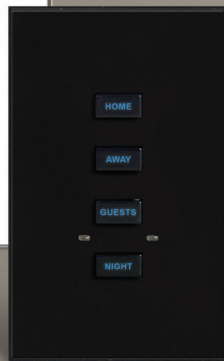

VANTAGE®

the *keypad* collection

⏏ dining shades ⏏

⊖ chandelier ⊕

⊖ ceiling ⊕

legrand

personalize your space
with elegance and simplicity

Mix and match designs and button styles with our unique finishes to ensure your system fits your life and mirrors your personal style.

From our classic keypads to our modern LCD keypad to the new adorne(r) aesthetic, the Vantage collection provides unlimited possibilities.

Equinox 40

features

- Mini-widgets combine the functionality of thermostats, lighting, and shading control
- User-defined and integrator-programmable scenes automate one-button control
- Swipe to reveal three profile pages based on person, time, function, or room
- “No touch” scene can be programmed to activate with motion
- Proximity sensor wakes the keypad upon approach
- Programmable tactile switch can provide traditional “on” function or personalized scene control
- Continuous glass LCD and intuitive graphical user interface
- Mini-widget combinations provide the ideal room-based blend of climate and scenes
- The only system available that provides the perfect fusion of prescribed user interface and custom dealer programming

bridge the gap
between form & function

The Equinox 40 LCD keypad is a beautiful and sleek on-wall touchpad with a single-layer, graphical user interface. It provides intuitive control of lighting scenarios and climate control, allowing you to change scenes or settings quickly and simply, even in the dark.

adorne[®] keypad *features*

- Backlighting automatically adjusts based on time of day
- Easily see which scene is selected based on backlit button color or intensity
- Stunning, capacitive touchscreen — simply tap the screen to turn lights on and off
- Fluid, intuitive functionality
- Style-consistent wiring and connectivity devices available
- Elegant, clean lines with no unsightly screws