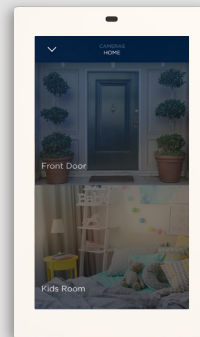

# SAVANT TOUCH SCREENS

Savant Touch Screens deliver dedicated and elegant control with stunning, high-resolution graphics. They are perfect for high traffic areas where quick control is a must.

**Whole Home Control**  
View an individual room, or control your whole home

**Scenes**  
Directly access or capture your favorite Scene

**Lighting**  
Change the room lighting with a tap, or control individual lights

**Climate**  
Set the temperature just right and quickly adjust the climate schedule

**Music**  
Queue up your favorite playlist or streaming service and fill your home with music

**Cameras**  
View security cameras to see what's going on before opening the door

## SPECIFICATIONS

DIMENSIONS	5.5-INCH		8-INCH		SCREEN	5.5-INCH		8-INCH	
	Height (Portrait)	5.85 in / (148.6 mm)	8.80 in (223.5 mm)	Viewing Image (IPS)		5.5 in / 13.97 cm	8.0 in / 203.0 mm		
Width	3.44 in / (87.4 mm)	5.84 in (148.4 mm)	Resolution	720 x 1280 16.7M colors	1280 x 800 16.7M colors				
Depth (overall)	1.33 in / (33.8 mm)	1.43 in (36.3 mm)	<b>POWER</b>						
Depth (mounting)	0.56 in / (14.2mm)	0.62 in (15.8 mm)	Input Power	PoE 802.3af compliant	PoE 802.3at compliant				
Weight (display only)	0.35 lb / 0.16 kg		0.95 lb (0.44 kg)						