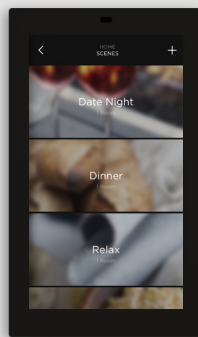

# SAVANT TOUCH SCREENS

Control Where It Counts

# SAVANT TOUCH SCREENS

Savant Touch Screens deliver dedicated and elegant control with stunning, high-resolution graphics. They are perfect for high traffic areas where quick control is a must.

**Whole Home Control**  
View an individual room, or control your whole home

**Scenes**  
Directly access or capture your favorite Scene

**Lighting**  
Change the room lighting with a tap, or control individual lights

**Climate**  
Set the temperature just right and quickly adjust the climate schedule

## SPECIFICATIONS

DIMENSIONS	5.5-INCH		8-INCH		SCREEN	5.5-INCH		8-INCH	
	Height (Portrait)	5.85 in / (148.6 mm)	8.80 in (223.5 mm)	Viewing Image (IPS)		5.5 in / 13.97 cm	8.0 in / 203.0 mm		
Width	3.44 in / (87.4 mm)	5.84 in (148.4 mm)	Resolution	720 x 1280 16.7M colors	1280 x 800 16.7M colors				
Depth (overall)	1.33 in / (33.8 mm)	1.43 in (36.3 mm)	<b>POWER</b>						
Depth (mounting)	0.56 in / (14.2mm)	0.62 in (15.8 mm)	Input Power	PoE 802.3af compliant	PoE 802.3at compliant				
Weight (display only)	0.35 lb / 0.16 kg		0.95 lb (0.44 kg)						