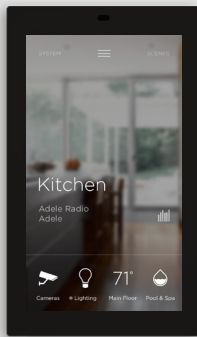

# SAVANT TOUCH SCREENS

Control Where It Counts

# SAVANT TOUCH SCREENS

Savant Touch Screens deliver dedicated and elegant control with stunning, high-resolution graphics. They are perfect for high traffic areas where quick control is a must.

**Whole Home Control**  
View an individual room, or control your whole home

**Scenes**  
Directly access or capture your favorite Scene

**Lighting**  
Change the room lighting with a tap, or control individual lights

**Climate**  
Set the temperature just right and quickly adjust the climate schedule

## SPECIFICATIONS

DIMENSIONS	5.5-INCH		8-INCH		SCREEN	5.5-INCH		8-INCH	
	Height (Portrait)	5.85 in / (148.6 mm)	8.80 in (223.5 mm)	Viewing Image (IPS)		5.5 in / 13.97 cm	8.0 in / 203.0 mm		
Width	3.44 in / (87.4 mm)	5.84 in (148.4 mm)	Resolution	720 x 1280 16.7M colors	1280 x 800 16.7M colors				
Depth (overall)	1.33 in / (33.8 mm)	1.43 in (36.3 mm)	<b>POWER</b>						
Depth (mounting)	0.56 in / (14.2mm)	0.62 in (15.8 mm)	Input Power	PoE 802.3af compliant	PoE 802.3at compliant				
Weight (display only)	0.35 lb / 0.16 kg		0.95 lb (0.44 kg)						