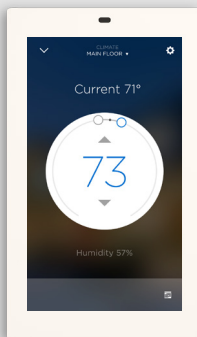

# SAVANT TOUCH SCREENS

Savant Touch Screens deliver dedicated and elegant control with stunning, high-resolution graphics. They are perfect for high traffic areas where quick control is a must.

**Whole Home Control**  
View an individual room, or control your whole home

**Scenes**  
Directly access or capture your favorite Scene

**Lighting**  
Change the room lighting with a tap, or control individual lights

**Climate**  
Set the temperature just right and quickly adjust the climate schedule

## SPECIFICATIONS

DIMENSIONS	5.5-INCH		8-INCH		SCREEN	5.5-INCH		8-INCH	
	Height (Portrait)	5.85 in / (148.6 mm)	8.80 in (223.5 mm)	Viewing Image (IPS)		5.5 in / 13.97 cm	8.0 in / 203.0 mm		
Width	3.44 in / (87.4 mm)	5.84 in (148.4 mm)	Resolution	720 x 1280 16.7M colors	1280 x 800 16.7M colors				
Depth (overall)	1.33 in / (33.8 mm)	1.43 in (36.3 mm)	<b>POWER</b>						
Depth (mounting)	0.56 in / (14.2mm)	0.62 in (15.8 mm)	Input Power	PoE 802.3af compliant	PoE 802.3at compliant				
Weight (display only)	0.35 lb / 0.16 kg		0.95 lb (0.44 kg)						