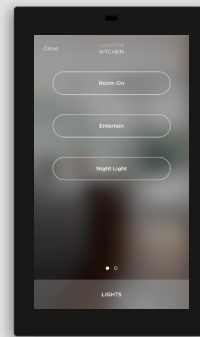

# SAVANT TOUCH SCREENS

Control Where It Counts

# SAVANT TOUCH SCREENS

Savant Touch Screens deliver dedicated and elegant control with stunning, high-resolution graphics. They are perfect for high traffic areas where quick control is a must.

**Whole Home Control**  
View an individual room, or control your whole home

**Scenes**  
Directly access or capture your favorite Scene

**Lighting**  
Change the room lighting with a tap, or control individual lights

**Climate**  
Set the temperature just right and quickly adjust the climate schedule

## SPECIFICATIONS

DIMENSIONS	5.5-INCH		8-INCH		SCREEN	5.5-INCH		8-INCH	
	Height (Portrait)	5.85 in / (148.6 mm)	8.80 in (223.5 mm)	Viewing Image (IPS)		5.5 in / 13.97 cm	8.0 in / 203.0 mm		
Width	3.44 in / (87.4 mm)	5.84 in (148.4 mm)	Resolution	720 x 1280 16.7M colors	1280 x 800 16.7M colors				
Depth (overall)	1.33 in / (33.8 mm)	1.43 in (36.3 mm)	<b>POWER</b>						
Depth (mounting)	0.56 in / (14.2mm)	0.62 in (15.8 mm)	Input Power	PoE 802.3af compliant	PoE 802.3at compliant				
Weight (display only)	0.35 lb / 0.16 kg		0.95 lb (0.44 kg)						