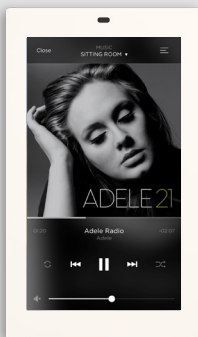

# SAVANT TOUCH SCREENS

Control Where It Counts

# SAVANT TOUCH SCREENS

Savant Touch Screens deliver dedicated and elegant control with stunning, high-resolution graphics. They are perfect for high traffic areas where quick control is a must.

**Whole Home Control**  
View an individual room, or control your whole home

**Scenes**  
Directly access or capture your favorite Scene

**Lighting**  
Change the room lighting with a tap, or control individual lights

**Climate**  
Set the temperature just right and quickly adjust the climate schedule