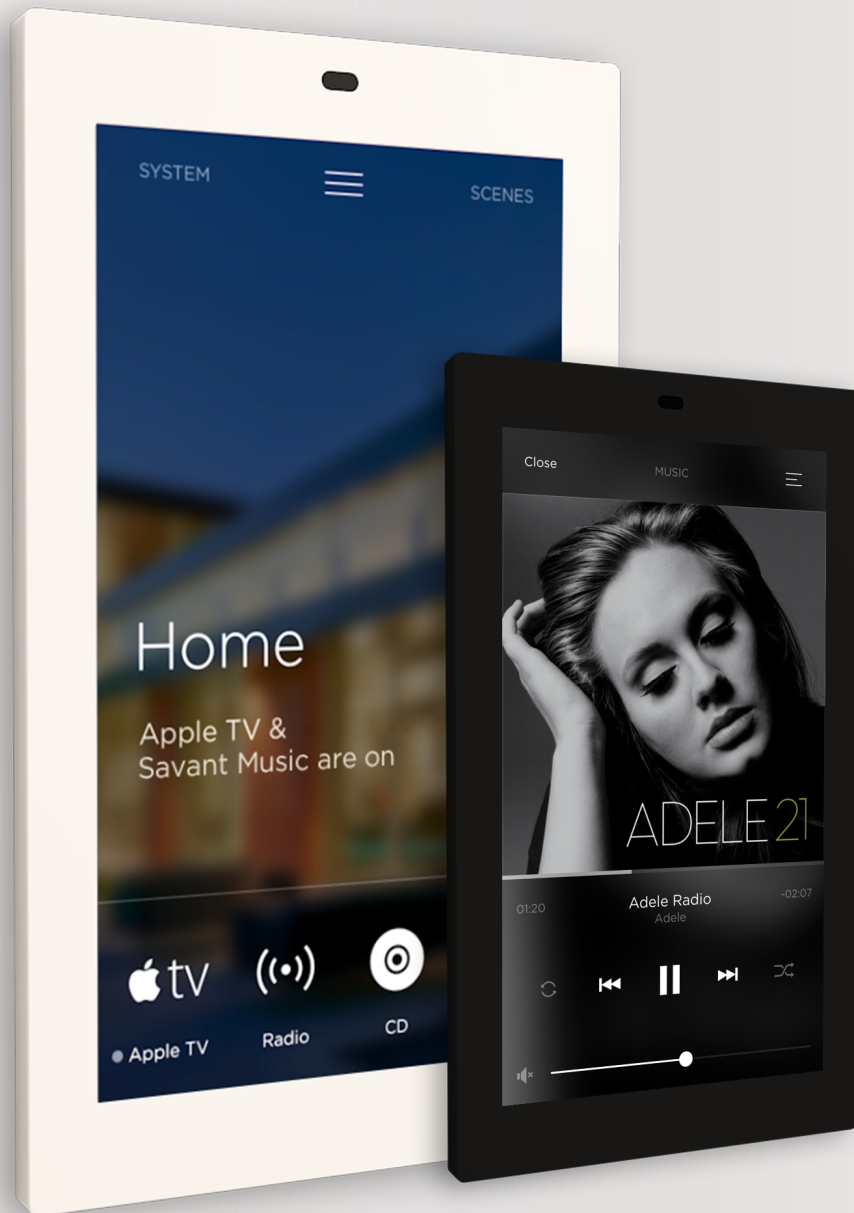

# SAVANT TOUCH SCREENS

Control Where It Counts

# SAVANT TOUCH SCREENS

Savant Touch Screens deliver dedicated and elegant control with stunning, high-resolution graphics. They are perfect for high traffic areas where quick control is a must.

**Whole Home Control**  
View an individual room, or control your whole home

## SPECIFICATIONS

DIMENSIONS	5.5-INCH		8-INCH		SCREEN	5.5-INCH		8-INCH	
	Height (Portrait)	5.85 in / (148.6 mm)	8.80 in (223.5 mm)	Viewing Image (IPS)		5.5 in / 13.97 cm	8.0 in / 203.0 mm		
Width	3.44 in / (87.4 mm)	5.84 in (148.4 mm)	Resolution	720 x 1280 16.7M colors	1280 x 800 16.7M colors				
Depth (overall)	1.33 in / (33.8 mm)	1.43 in (36.3 mm)	<b>POWER</b>						
Depth (mounting)	0.56 in / (14.2mm)	0.62 in (15.8 mm)	Input Power	PoE 802.3af compliant	PoE 802.3at compliant				
Weight (display only)	0.35 lb / 0.16 kg		0.95 lb (0.44 kg)						

### OTHER

- Presence sensor wakes the panel as you approach, returning to last used screen or configured 'wake screen,' which can be set per device.
- Available in White or Black finish.
- Landscape mode available with 8-inch only.