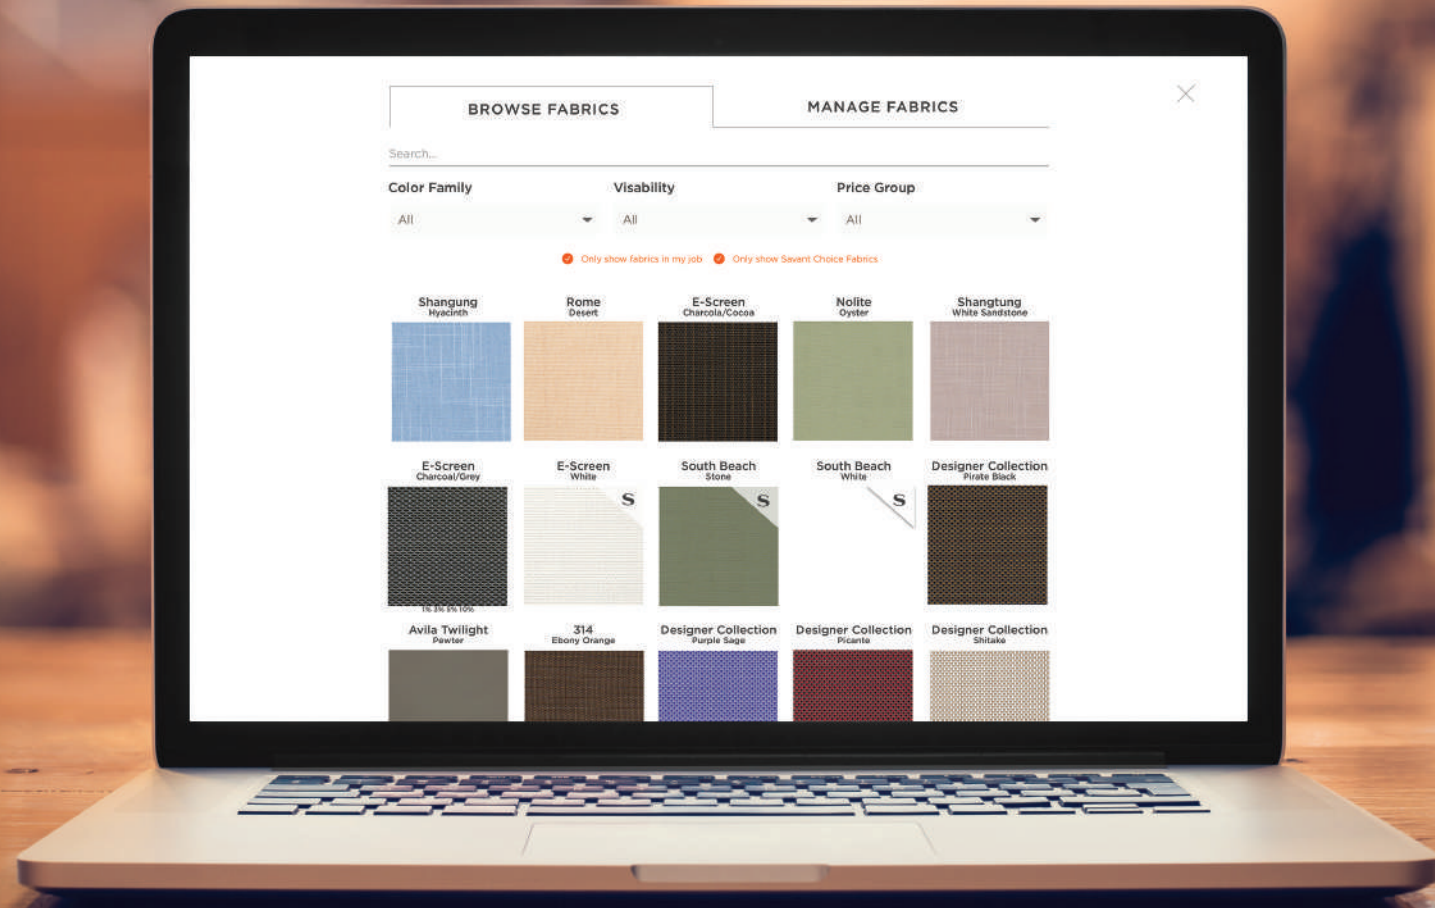

Savant's negative reveal pocketing system is available in 4" and 6" widths and includes basic bracket set.

CUT THEM

LINK THEM

PAINT THEM

## SHADE DESIGN TOOL

### STEP TWO:

Select a fabric option for the entire project or one window at a time. Savant's Fabric Library can be filtered by price, color family, and visibility.