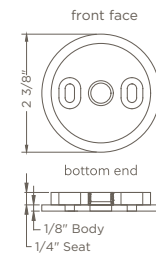

INSIDE/JAMB MOUNT BRACKETS

INSIDE/JAMB MOUNT: IDLER SIDE
SHA-B1XX

Designed for wall or window jamb mount installations

Compatible with wired motor, battery motor, and manual installation

- Silver Aluminum
- Black Aluminum
- White
- Black