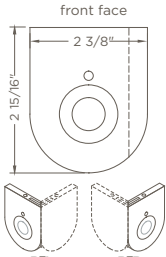

90° ANGLE/CORNER MOUNT
SHA-B7XX & SHA-B8XX

Designed as corner solution, reducing the light gap caused by using separate brackets. Brackets are purchased as a configurable pair to accommodate any situation.

Compatible with wired motor, battery motor, and manual installation

Configurable design

- Silver Aluminum
- Black Aluminum