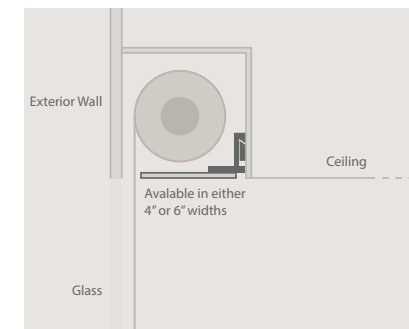

Savant's negative reveal pocketing system is available in 4" and 6" widths and includes basic bracket set.

CUT THEM

LINK THEM

PAINT THEM