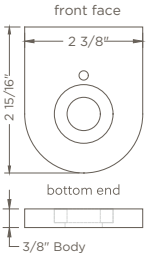

SPECIALTY BRACKETS

SHADE COUPLER
SHA-B5XX

Designed to couple multiple fabric panels. Hardware included for unified or independent shade operation.

Compatible with wired motor, battery motor and manual installation

- Silver Aluminum
- Black Aluminum
- White
- Black