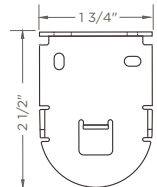

BASIC BRACKETS

POCKET BRACKET KIT & POCKET SHADE COUPLER SHA-CB34-XX & SHA-CB5-XX

Designed as an affordable and easier installation option for covered locations such as open pockets, fabric valances, fabric panels and drapes.

For instances where you want to couple multiple shades these brackets provide the same features of our exposed shade coupler but for covered locations.

Compatible with wired motor and battery motor installation.

White