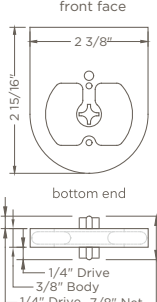

DUAL MOTOR MOUNT & WIDE SHADE COUPLER
SHA-B6XX & SHA-B5WXX

Designed to couple multiple fabric panels where side-by-side motor installation is required. Pair with the wide version of the shade coupler for spacing consistency.

Compatible with wired motor and battery motor installation

Wide Shade Coupler available

- Silver Aluminum
- Black Aluminum