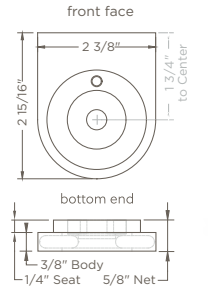

# FLOATING/OUTSIDE MOUNT BRACKETS

**FLOATING/OUTSIDE MOUNT:  
IDLER SIDE**  
SHA-B3XX

Designed for wall or ceiling mount installations

Compatible with wired motor, battery motor, and manual installation

-  Silver Aluminum
-  Black Aluminum
-  White
-  Black