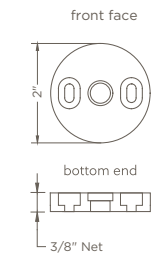

INSIDE/JAMB MOUNT MANUAL: DRIVE SIDE
SHA-B2MANUALXX

Designed for wall or window jamb mount installations

Compatible with manual installation

- Silver Aluminum
- Black Aluminum
- White
- Black