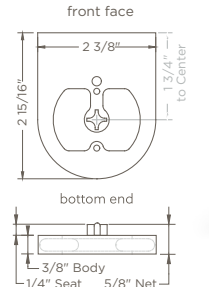

**FLOATING/OUTSIDE MOUNT
MANUAL: DRIVE SIDE**
SHA-B4MANUALXX

Designed for wall or ceiling mount installations

Compatible with manual installation

- Silver Aluminum
- Black Aluminum
- White
- Black