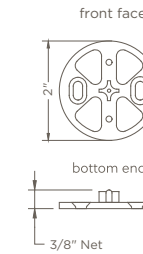

INSIDE/JAMB MOUNT MINI: IDLER SIDE SHA-B1MINXX

Designed for wall or window jamb mount installations with tight tolerances

Compatible with wired motor and battery motor installation