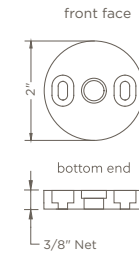

MINI INSIDE/JAMB MOUNT BRACKETS