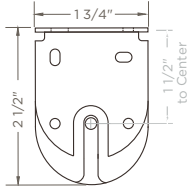

BASIC BRACKETS

POCKET BRACKET KIT & POCKET SHADE COUPLER SHA-CB34-XX & SHA-CB5-XX

Designed as an affordable and easier installation option for covered locations such as open pockets, fabric valances, fabric panels and drapes.

For instances where you want to couple multiple shades these brackets provide the same features of our exposed shade coupler but for covered locations.

Compatible with wired motor and battery motor installation.

White