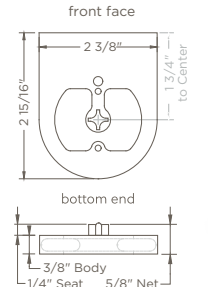

# FLOATING/OUTSIDE MOUNT BRACKETS

**FLOATING/OUTSIDE MOUNT:  
IDLER SIDE**  
SHA-B3XX

Designed for wall or ceiling mount installations

Compatible with wired motor, battery motor, and manual installation

-  Silver Aluminum
-  Black Aluminum
-  White
-  Black