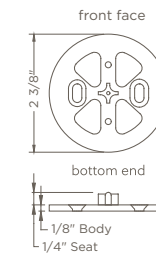

## INSIDE/JAMB MOUNT BRACKETS

**INSIDE/JAMB MOUNT: IDLER SIDE**  
SHA-B1XX

Designed for wall or window jamb mount installations

Compatible with wired motor, battery motor, and manual installation

-  Silver Aluminum
-  Black Aluminum
-  White
-  Black