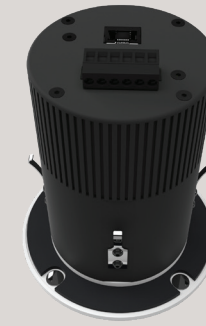

## IP AUDIO MICRO APERTURE

These decor friendly in-ceiling speakers are available with compact, paintable round or square perforated grilles which complement USAI lighting fixtures for a clean, crisp look that architects, decorators, and clients will love. IP speakers are a new innovation in the way sound is delivered. Isolated from rooms above through their closed backs, IP Audio speakers are POE powered and can drive up to three IP satellite speakers. This provides a 4-speaker capacity based on a single IP speaker and POE connection. Each IP speaker is individually controlled and connected to the network digital direct, eliminating the problems inherent with long analog audio speaker cable runs.