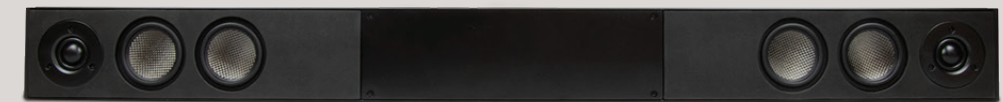

IP AUDIO SOUNDBAR 46 WITH INTEGRATED HOST,
HST-STUDIO46-2CH

IP AUDIO SOUNDBAR 46, IP-STUDIO46-2CH