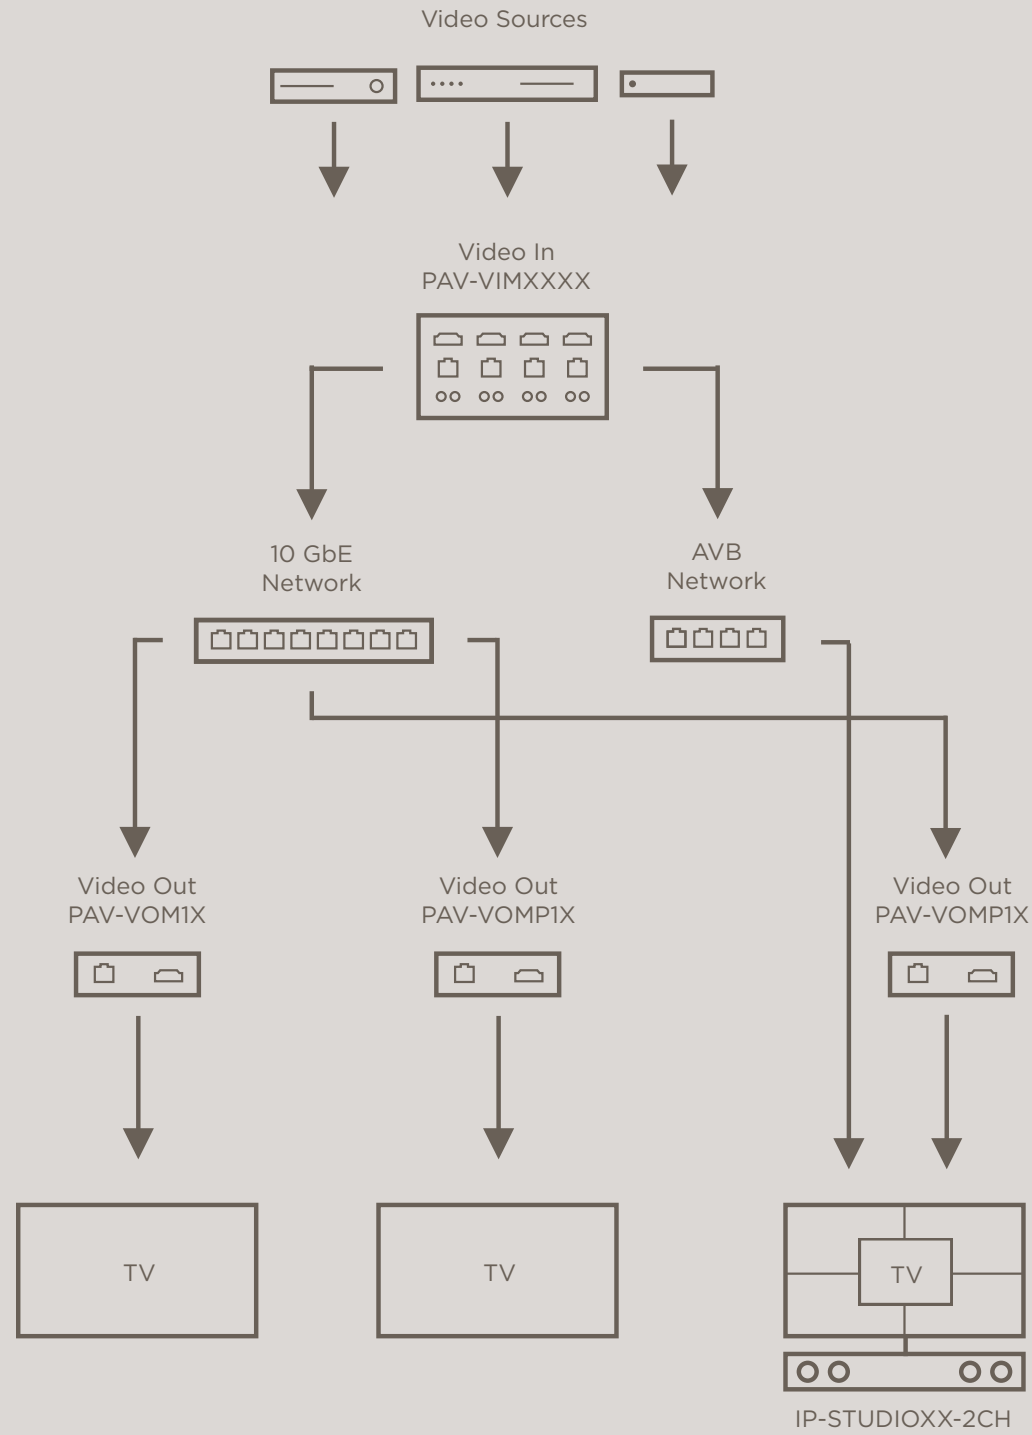

IP VIDEO ARCHITECTURE

Since its founding in 2005, Savant has leveraged its deep roots in telecommunications switching to deliver an industry leading IP-based distributed entertainment solution. Both Savant IP Audio and Savant IP Video systems convert incoming source material to an IP stream. No matter the size and scope of the project, Savant offers a state-of-the-art plug-and-play entertainment solution that delivers any signal to any room and always in perfect time.