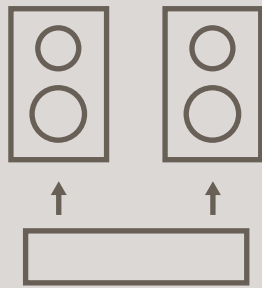

SAVANT IP AUDIO DISTRIBUTION

Any source to any speaker.

SOURCE-TO-SPEAKER

Only Savant offers a complete source-to-speaker audio distribution solution. Enjoy high-performance end-to-end delivery of digital music that circumvents the signal loss and degradation of traditional analog music systems. Deploy dynamic solutions that blend in-room speakers with the enhancement of a subwoofer to provide a richer experience.