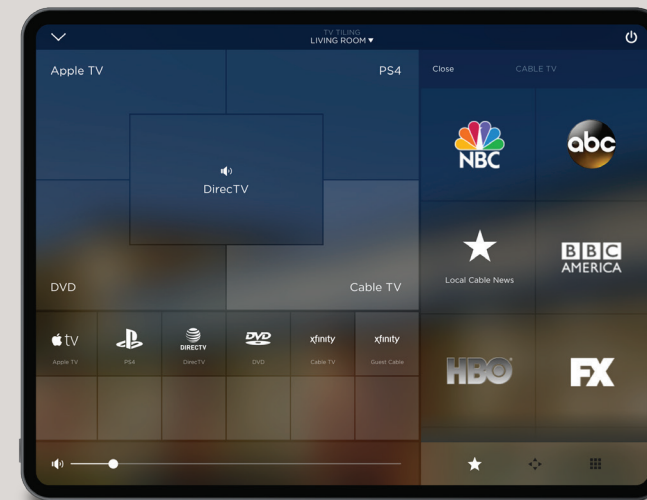

ALL YOUR FAVORITES

Access all your favorite channels at a touch. Save certain views with predefined layouts, channels and sources. Keep one for all your morning information, one for your work day, and another for game day, the choice is yours.