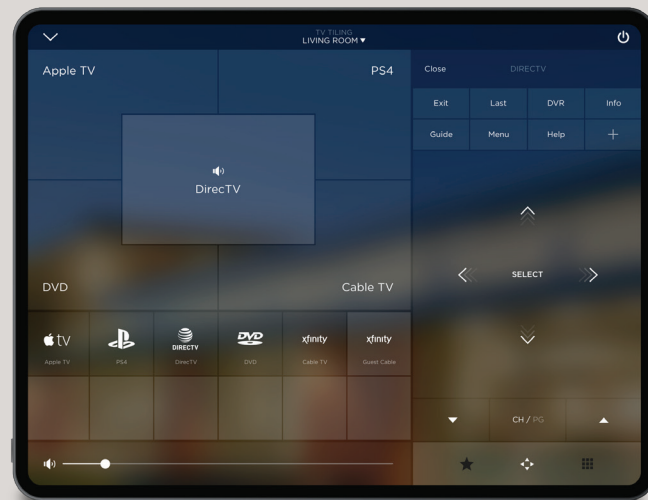

CONTROL AT YOUR FINGERTIPS

Tap on any tile to bring up the control interface for that source. Whether it's streaming, cable, satellite, or your favorite gaming console, Savant's advanced interface determines the right controls for that source.