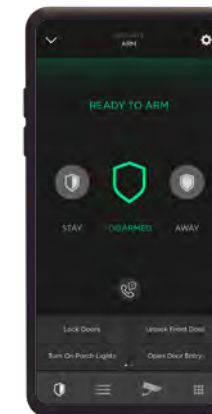

SAVANT
PRO APP

TRUEIMAGE LIGHTING

DAYLIGHT MODE

VIDEO TILING

CLIMATE

SECURITY

ENERGY MONITORING

SAVANT