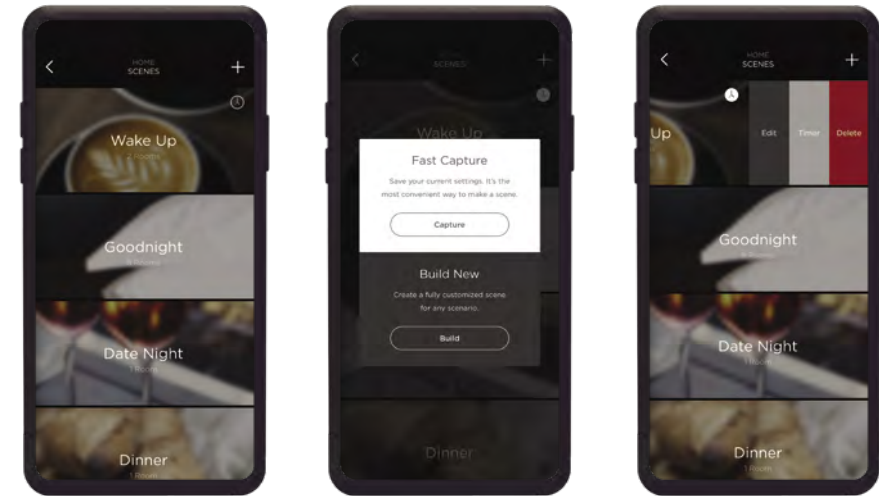

SET THE SCENE

Music is just part of your in-home experience. With Savant Scenes everyone in your family can save and recall settings and services to set the perfect mood for any occasion. Recreate the immersive experience of a movie theater in your living room, set the lighting and music for an intimate dinner, or wake up to your favorite station while the shades gently raise.

Any Scene can be set to activate automatically based on time of day or in concert with sunrise and sunset. With Savant, technology fades into the background, letting your life take center stage.