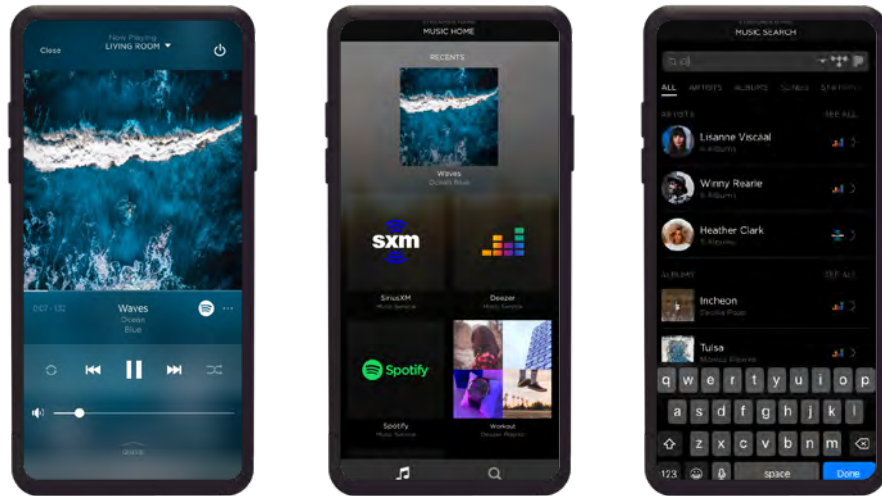

MUSIC SERVICES

The world of music is vast, and growing all the time. With Savant, you'll have a front-row seat to experience it all.

Use the Savant app to stream your favorite local or global radio stations with TuneIn, enjoy your favorite music streaming stations with Pandora and Sirius XM or take full control of your music experience with on-demand music services like Deezer. Our unique Spotify Connect integration even allows you to select your Savant System as an endpoint.

It's any song, any artist, delivered your way.

SAVANT
MUSIC

pandora

deezer

TIDAL

SiriusXM

TUNE IN

PLEX

* TIDAL and SiriusXM available Summer 2021.

MUSIC YOUR WAY

Music is a personal experience. So why not personalize the way you access it? The Savant Pro App offers instant access to a vast world of music, with a thoughtful user interface and a customizable dashboard that allows every member of the family to suit their own tastes with quick-access to their favorite music. Effortless cross-service search capability and global playlist creation lets you mix and match tracks from different services, Savant provides a level of personalization that truly delivers music, your way.

WISA BRIDGE

Add the bridge to connect local sources, cable audio, or even a record player to the IP Audio network and play content from the Smart Audio soundbar and surround system from anywhere in the home..