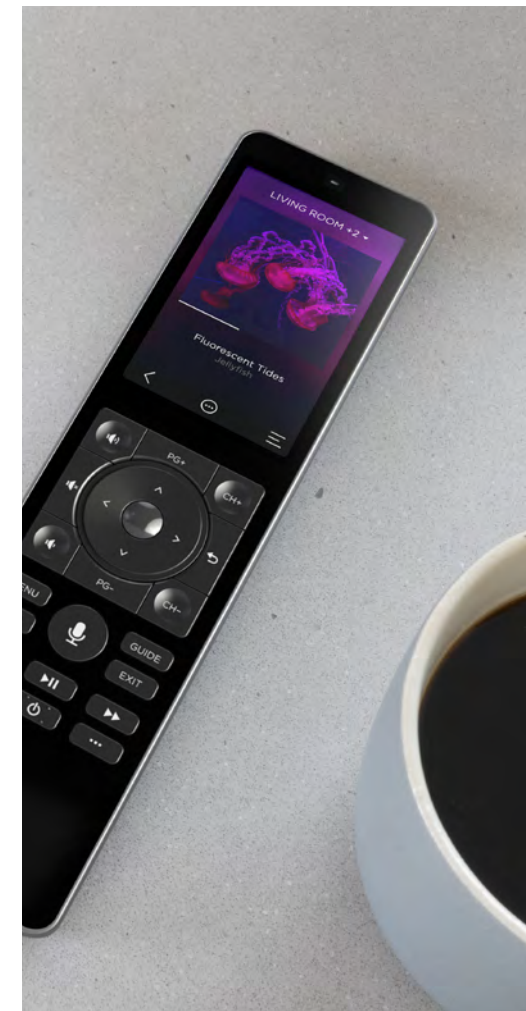

CONTROL IN YOUR HANDS

Control your music from anywhere.

Savant gives you multiple ways to access and control your Savant experience, whether it's through Savant's mobile app for iOS and Android, our award-winning Pro Remote, inwall touch panels and keypads, or through Apple Watch integration. It's complete control that works for you.