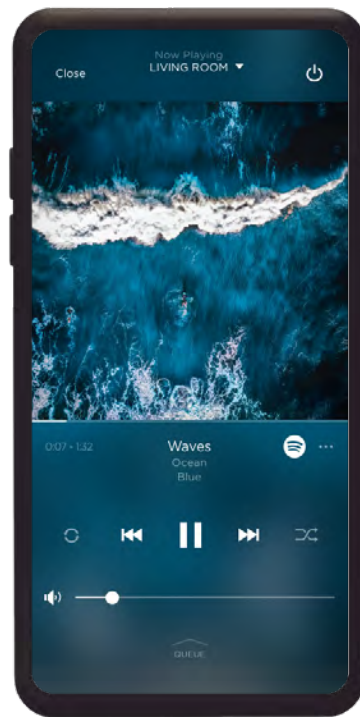

CONTROL IN YOUR HANDS

Control your music from anywhere.

Savant gives you multiple ways to access and control your Savant experience, whether it's through Savant's mobile app for iOS and Android, our award-winning Pro Remote, inwall touch panels and keypads, or through Apple Watch integration. It's complete control that works for you.