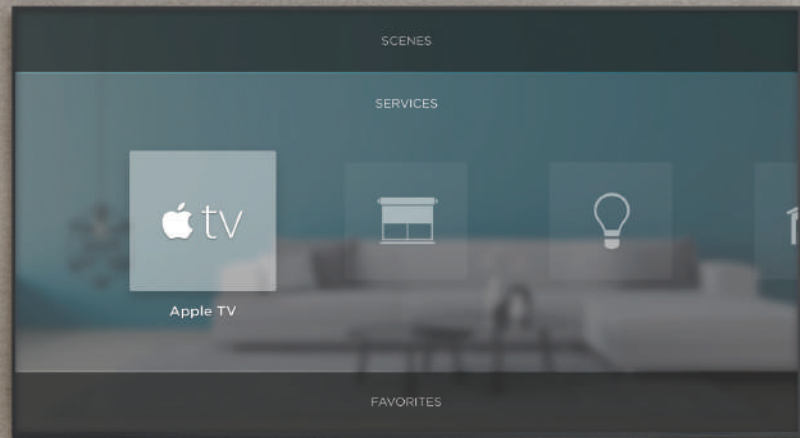

DIRECT CONTROL

With simple installation and design for an individual TV, the Savant Home App for Apple TV displays just like any other video source, presenting a full screen control center for your Savant Home.

DIRECT CONTROL INSTALLATION