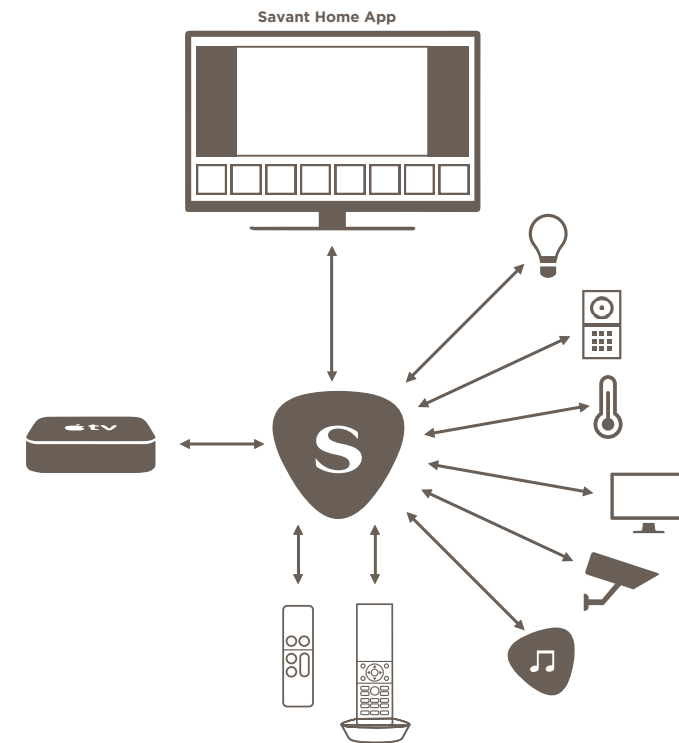

DIRECT CONTROL INSTALLATION