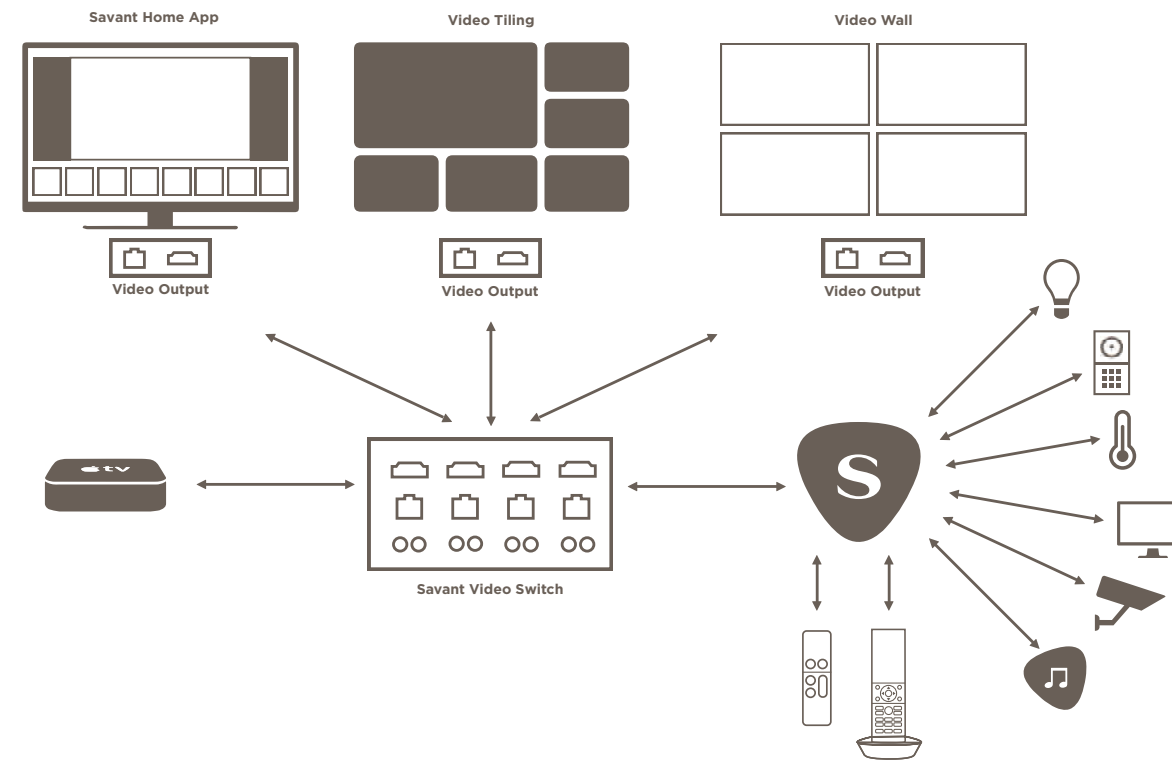

IP VIDEO INSTALLATION