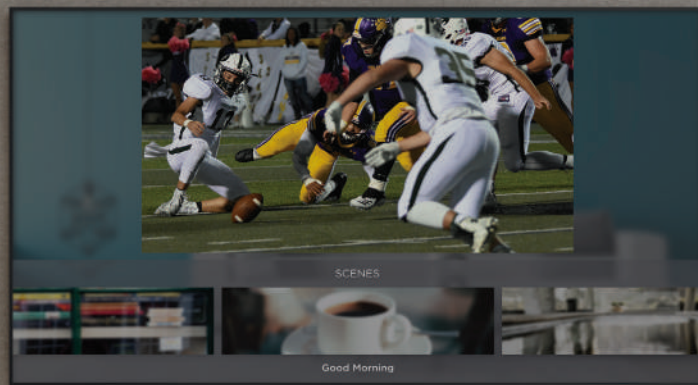

SAVANT HOME APP FOR APPLE TV

ON-SCREEN DISPLAY AT A GLANCE

SAVANT

savant.com

©2019 Savant Systems, LLC. All rights reserved.