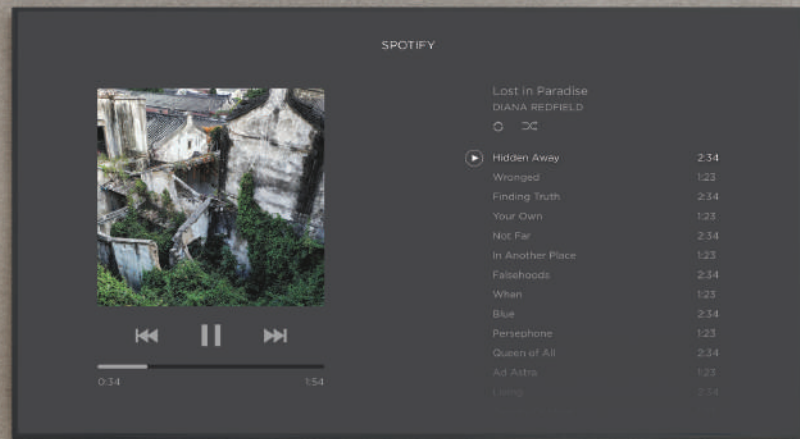

MUSIC

Seamlessly traverse albums and playlists. Display info on what's playing right now for party guests.