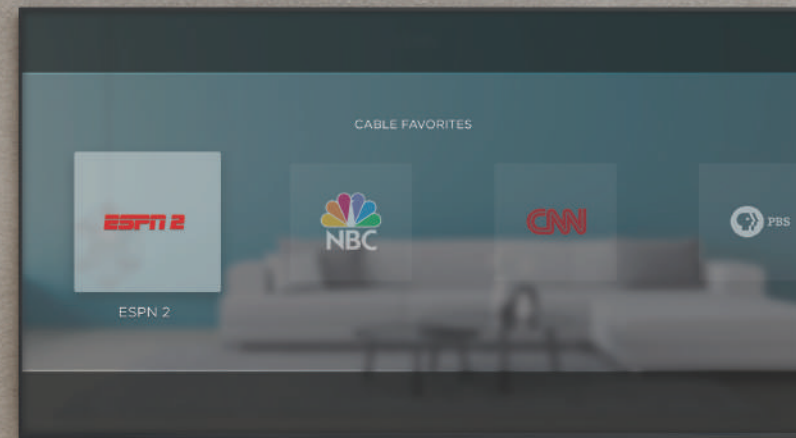

CABLE TV

Bring up the cable TV guide or quickly navigate to favorite channels with the Cable TV service.