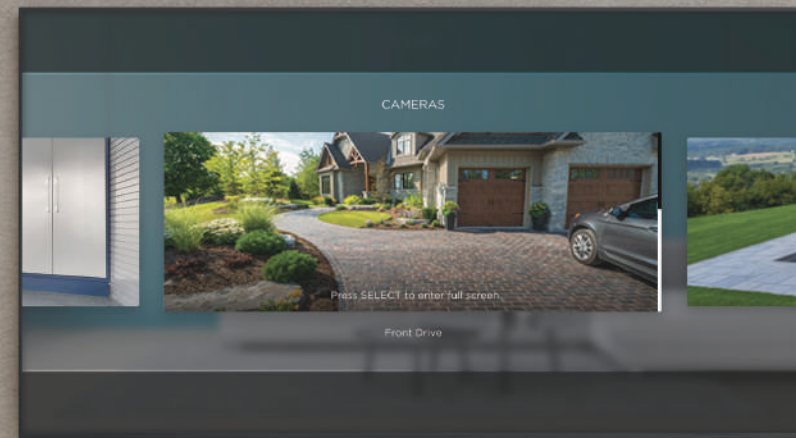

SECURITY CAMERAS

Peace of mind at the touch of a button. View your security cameras in full-screen resolution without leaving your couch.