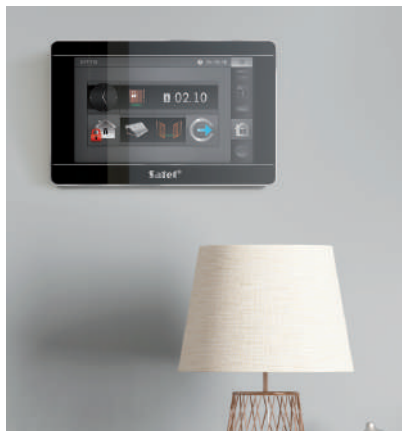

Wide range of possibilities – control

INT-TSI-BSB, INT-TSH-WSW, INT-TSG-SSW