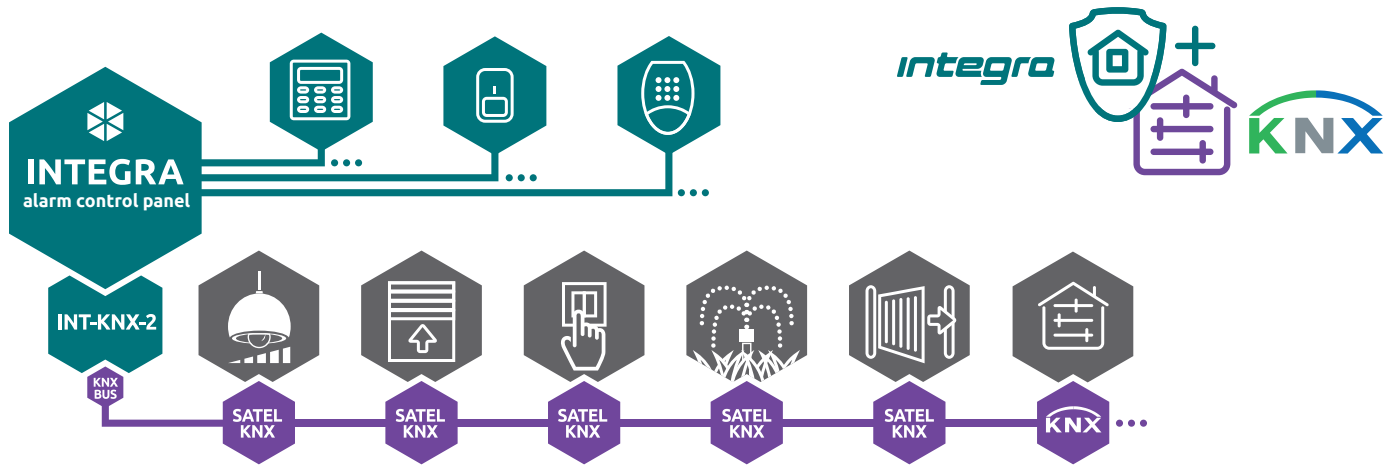

The choice is yours!

Intelligent and convenient

Two in one

Both the alarm functions and the home automation tasks are implemented by the same devices which are component parts of one system. Using them in a dual role is a very cost-effective and convenient solution, because as a result you get a system whose functions you can control using one keypad, keyfob or application. You will also reduce the cost (as well as the time!) of the installation itself, because your system will be designed and then implemented by one installation company.

Household budget

Using the home automation will also contribute to more prudent use of electricity and heat, which in the long run will result in lower fees. Do you know how quickly the room temperature drops when the window is ajar? The **INTEGRA** system will help you avoid this by automatically closing the windows where the heating system is running. Do you want to be even more energy-efficient? Use the motion detectors. In this way, you can e.g. control lighting so that it can be turned on only when the devices detect the presence of a household member in the given room, thus avoiding unnecessary power consumption, for example when nobody is at home.

Need something more?

If you are keen on adding to your system even more advanced solutions to implement home automation tasks, you can integrate the **INTEGRA** control panel with the international **KNX** standard devices. Consequently, you will get even wider range of possibilities, e.g. more precise control over the systems, including the ability to set a specific light power or stepless temperature control. By combining the functions available in the **INTEGRA** system with the huge potential of **KNX** solutions, you will have at your disposal a powerful tool to make even the most secret dreams of a smart home come true.