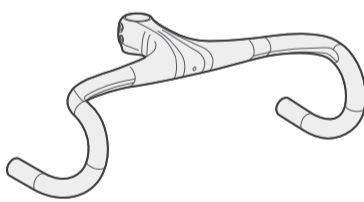

Universal Ion Mount W574066

Comp & Adjustable Quill Stem

Duo Base W540565 (QTY 2)

Duo Cable Wrangler 600794 (QTY 2)

Mono Base W540565

Duo Cable Wrangler 600794

Ion Mount W510438

Garmin Low Mount 529585

Aeolus RSL Bar/Stem

Duo Base 600796

Mono Base 600795

Garmin High Mount 529590

Madone SLR Integrated Bar/Stem (2022+)

Duo Base 5306656

Mono Base 5306655

Pro Blendr Alloy Computer Mount 5266375 (Requires Garmin Puck 5266373 or Wahoo Puck 5266374)

XXX Bar/Stem

Duo Base 529589

Mono Base 541150

SRM Mount 529586

RSL MTB Bar/Stem

Duo Base 529589

Mono Base 541150

Ion Low Road Mount 529592