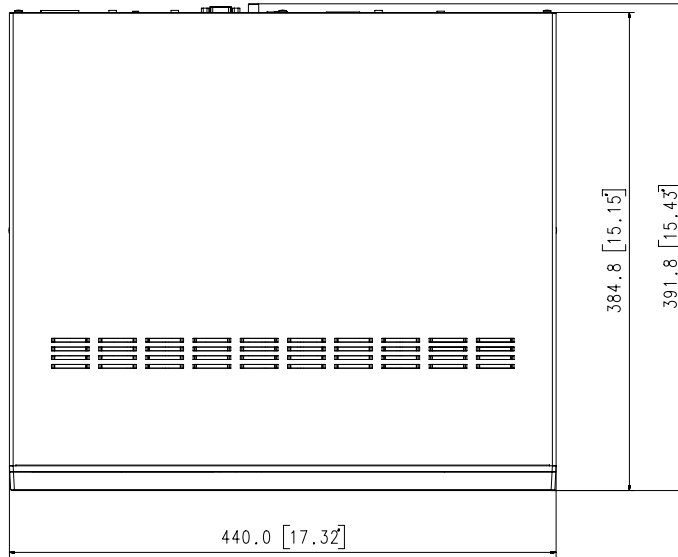

Appearance XRN-2011
Unit : mm[inches]