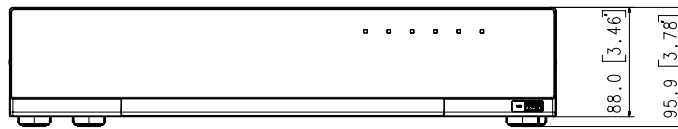

Appearance XRN-2011
Unit : mm[inches]