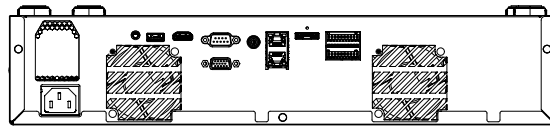

Appearance XRN-2011
Unit : mm[inches]