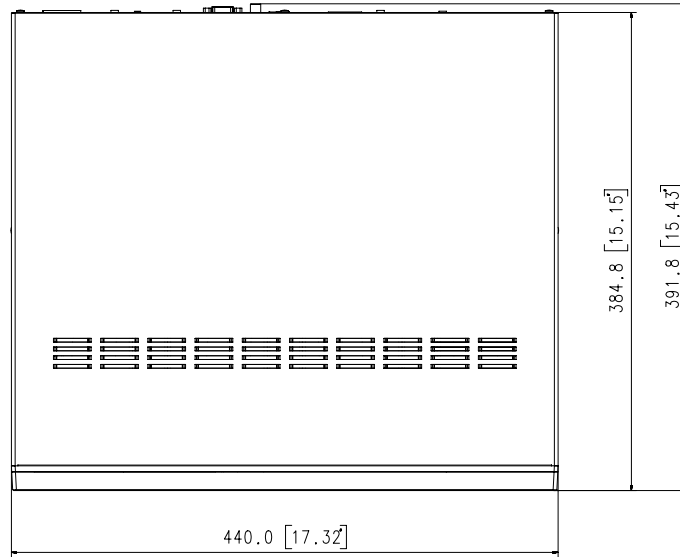

Appearance XRN-2011
Unit : mm[inches]