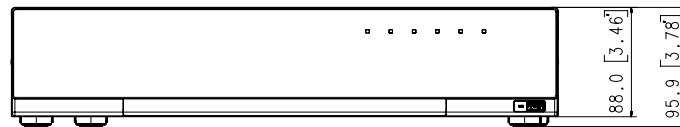

Appearance XRN-2011
Unit : mm[inches]