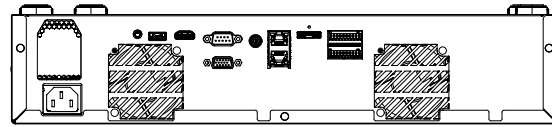

Appearance XRN-2011
Unit : mm[inches]