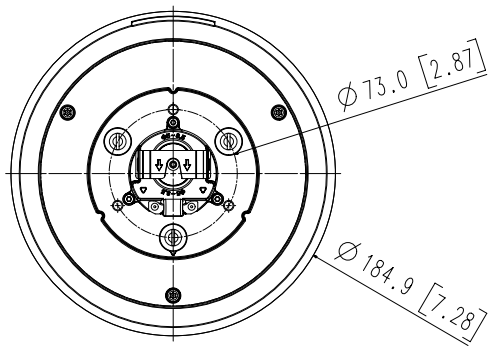

3	XNP-6400RW	
2	XNP-8300RW	
1	XNP-9300RW	'20.05.20
No.	MODEL NAME	DATE
Unit:mm[inch]		SCALE:1/1
Hanwha Techwin		

© Hanwha Techwin Co.,Ltd. All rights reserved.