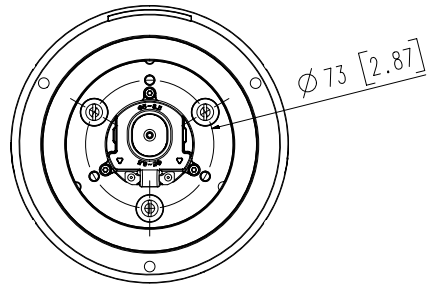

4	QNP-6320R/6250R	'20.09.01
3	XNP-8250(R)	
2	XNP-6400(R)	
1	XNP-9250(R)	'20.11.06
No.	MODEL NAME	DATE
Unit:mm[inch] SCALE:1/2		Hanwha Techwin

A2

© Hanwha Techwin Co.,Ltd. All rights reserved.