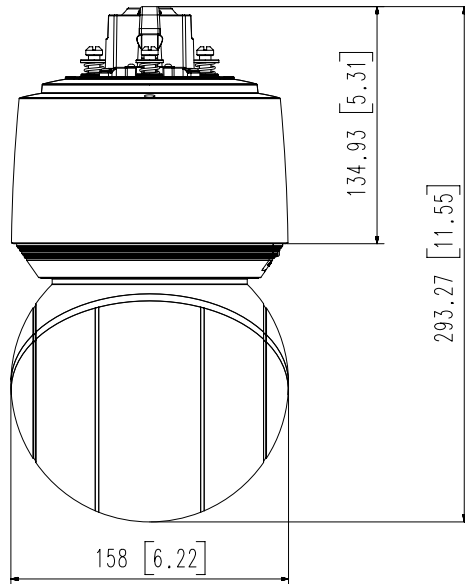

4	QNP-6320R/6250R	'20.09.01
3	XNP-8250(R)	
2	XNP-6400(R)	
1	XNP-9250(R)	'20.11.06
No.	MODEL NAME	DATE
Unit:mm[inch] SCALE:1/2		Hanwha Techwin

A2

© Hanwha Techwin Co.,Ltd. All rights reserved.