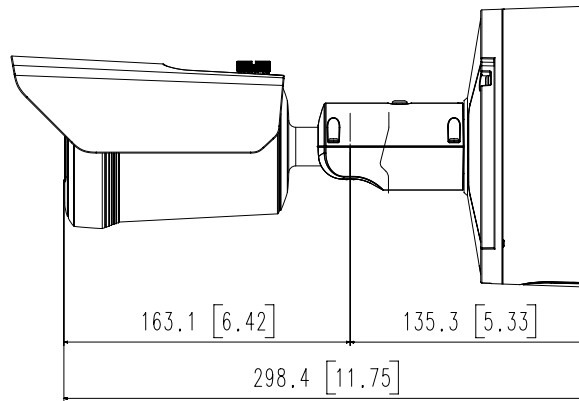

3	-	
2	-	
1	XNO-9083R / 8083R / 6083R	'21.07.12
No.	MODEL NAME	DATE
Unit:mm[inch]		SCALE:1/1
Hanwha Techwin