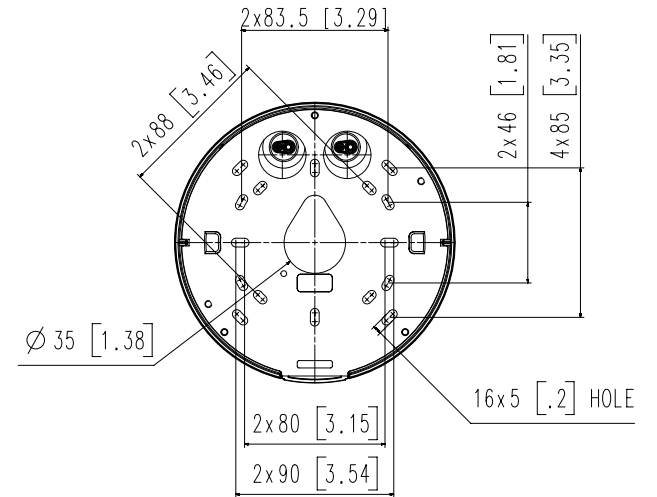

3	-	
2	-	
1	XNO-9083R / 8083R / 6083R	'21.07.12
No.	MODEL NAME	DATE
Unit:mm[inch]		SCALE:1/1
Hanwha Techwin