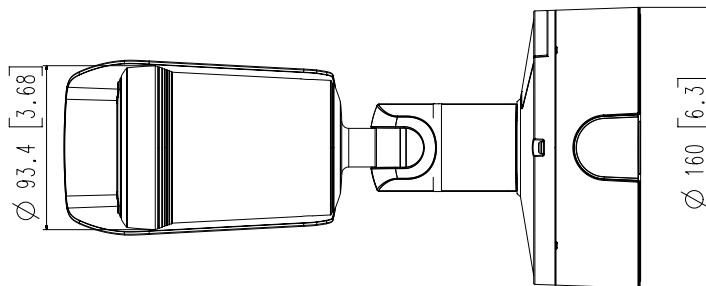

3	-	
2	-	
1	XNO-9083R / 8083R / 6083R	'21.07.12
No.	MODEL NAME	DATE
Unit:mm[inch]		SCALE:1/1
Hanwha Techwin