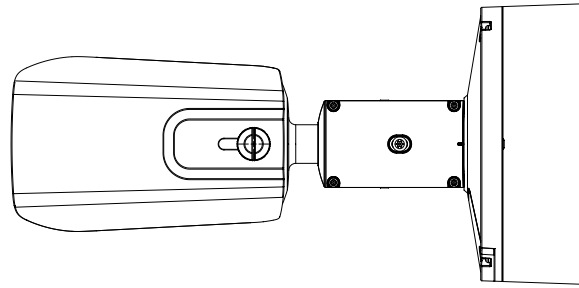

3	-	
2	-	
1	XNO-9083R / 8083R / 6083R	'21.07.12
No.	MODEL NAME	DATE
Unit:mm[inch]		SCALE:1/1
Hanwha Techwin