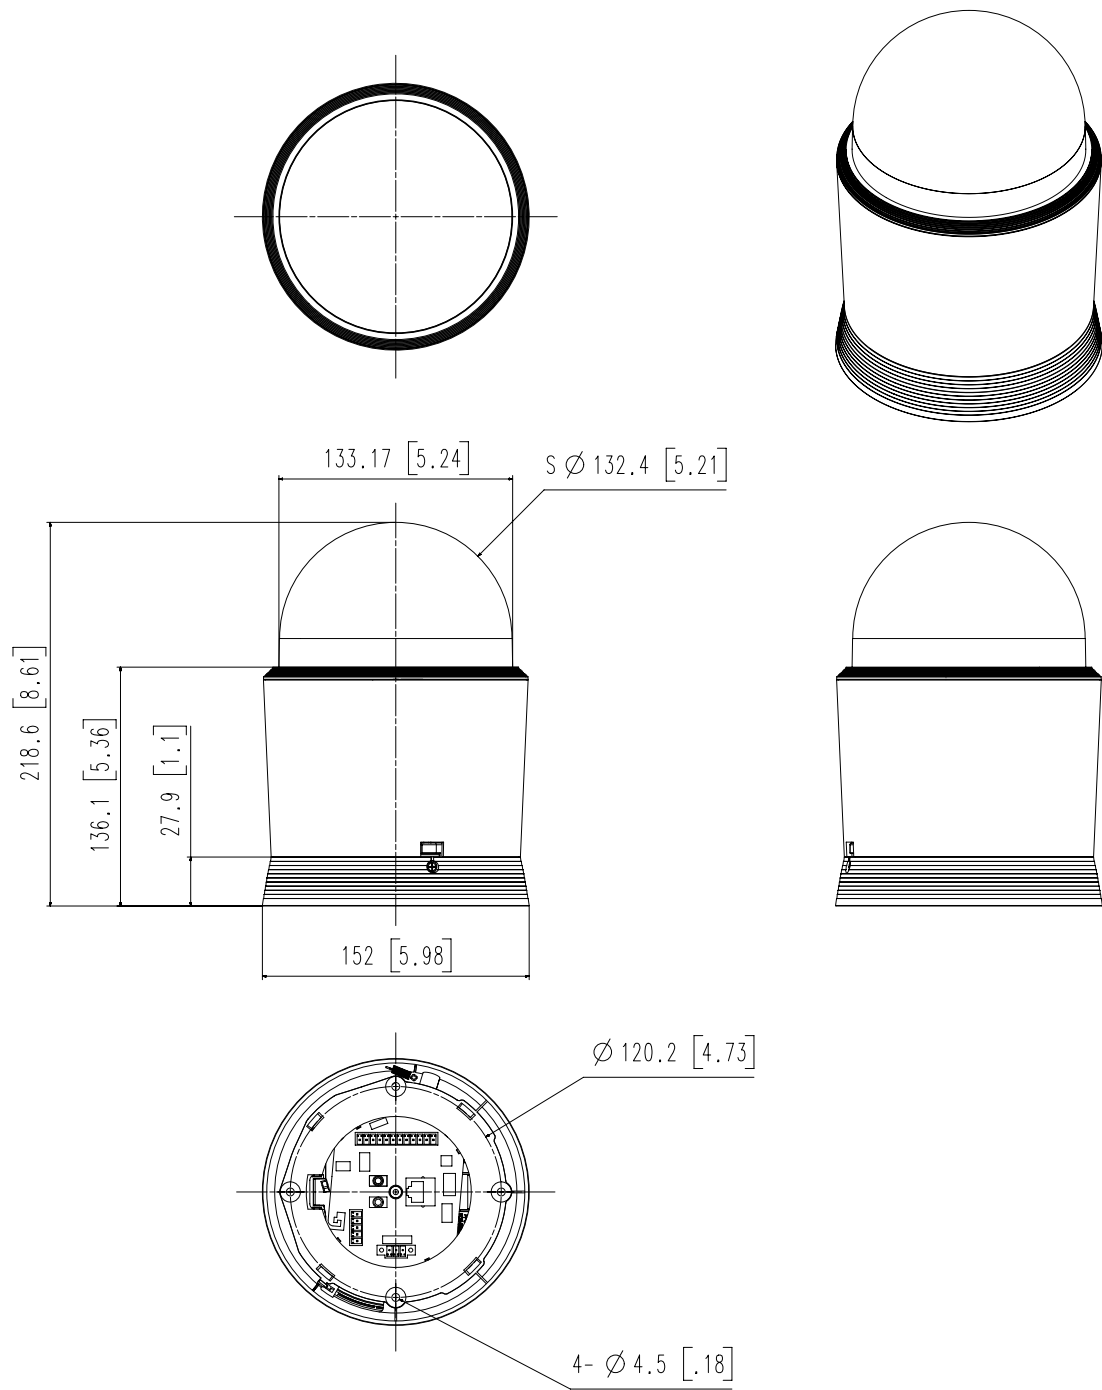

4	QNP-6320, QNP6250	21.04.30
3	QNP-6230	-
2	XNP-6320, XNP-6321	-
1	SNP-6321	-
No.	MODEL NAME	DATE
Unit:mm[inch] SCALE:1/1		© Hanwha Techwin

© Hanwha Techwin Co.,Ltd. All rights reserved.