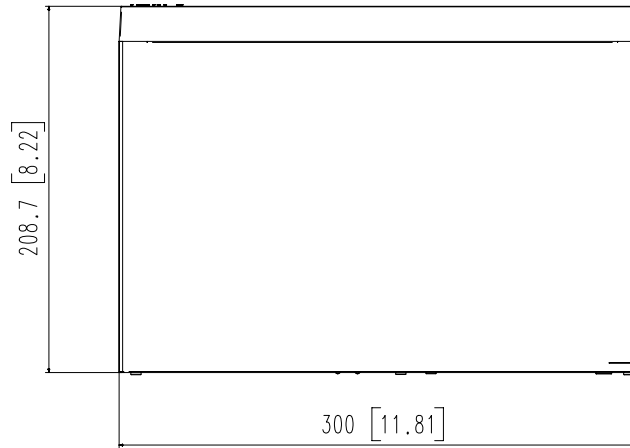

47 [1.85]

51.9 [2.04]

3	파생 MODEL2	QRN-420S
2	파생 MODEL1	LRN-410S
1	BASIC MODEL	'19.11.12
No.	MODEL NAME	QRN-410
Unit:mm[inch]		SCALE:1/1
Hanwha Techwin