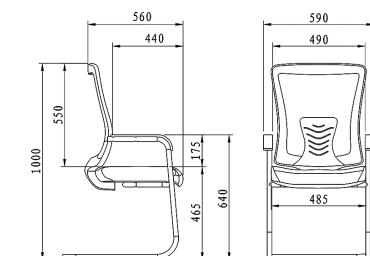

LATIF 1

LATIF Manager: Steer your way to enhanced comfort and productivity with this high-back mesh Chair with adjustable arm-rests.

LATIF 2

LATIF Meeting: sleek and professional looking chairs that are a perfect finish for your office set up. Ventilated seating is the most stylish way for users to stay comfortable all day! With LATIF's breathable fabric, any meeting can be super-productive.

» **Cantilever base:**
Black powder coated metal frame