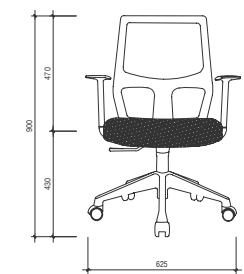

VOX

Offers flexibility, reduces muscular or nerve problem in particular when sitting for a prolonged time, performing repeated tasks. Chair easily swivels 360 degrees to get the maximum use of your workspace without strain. The pneumatic adjustment lever will allow you easily to adjust the seat to your desired height. This comfortably designed chair will make a great option for your home or office space.

» **Color: Ventilated mesh fabric**

» **Color: Mesh fabric**