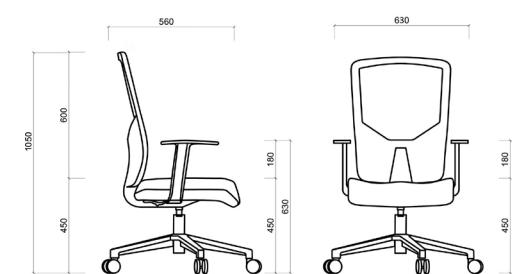

» **Lumbar support:**
Fits comfortably to the curve of your back

» **Pneumatic seat height adjustment**

» **Backrest:**
Ventilated mesh fabric

» **Seat:** Mesh fabric

» **Frame:** Polypropylen

ZION 3

ZION Task chair: This task chair offers surprising style and comfort at a highly affordable price.