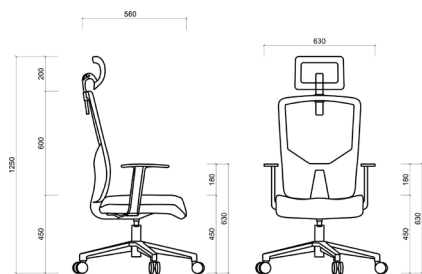

ZION 1

ZION Manager: This High-Back Mesh Executive Office Chair is a cozy functional chair that can be placed in your modern office. The chair's multiple comfort features enable you to sit in it for hours at a stretch. It comes with a sturdy high back support, a head-rest with a breathable mesh.

» **Mechanism:**
Swivel tilt mechanism

» **Lumbar support:**
Fits comfortably to the curve of your back

» **Pneumatic seat height adjustment**

» **Headrest adjustment:**
Free - tilting and height adjustable headrest

» **Backrest:**
Ventilated mesh fabric

» **Frame:** Polypropylen

ZION 2

ZION Task chair: This task chair offers surprising style and comfort at a highly affordable price.

» **Mechanism:**
Swivel tilt mechanism

» **Lumbar support:**
Fits comfortably to the curve of your back

» **Pneumatic seat height adjustment**

» **Backrest:**
Ventilated mesh fabric

» **Seat:** Mesh fabric

» **Frame:** Polypropylen