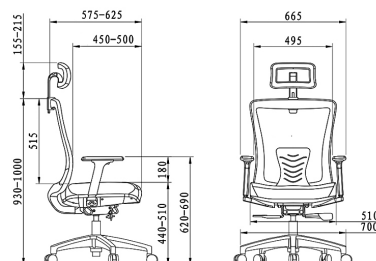

LATIF 1

LATIF Manager: Steer your way to enhanced comfort and productivity with this high-back mesh Chair with adjustable arm-rests.