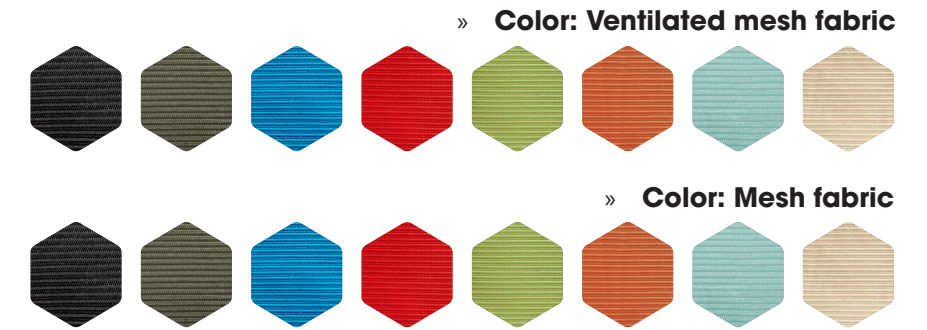

» **Color: Ventilated mesh fabric**

» **Color: Mesh fabric**

» **Backrest:**
Ventilated mesh fabric

» **Seat:** Mesh fabric

» **Lumbar support:**
Fits comfortably to the curve of your back

» **Pneumatic seat height adjustment**

» **Frame:** Polypropylen

» **Mechanism:**
Swivel tilt mechanism

ZION SERIES

ZION series is an enlightened choice for managers, staffs and customers. The breathable mesh back is contoured to offer total body support. Mesh can keep you more productive throughout your workday with its comfort and ventilated design. Sculpted fixed arms allow users to rest their forearms while typing.

» Color: Ventilated mesh fabric

» Color: Mesh fabric

- » **Lumbar support:** Fits comfortably to the curve of your back
- » **Pneumatic seat height adjustment**
- » **Armrest:** Loop armrest
- » **Backrest:** Ventilated mesh fabric
- » **Seat:** Mesh fabric
- » **Frame:** Grey polypropylen