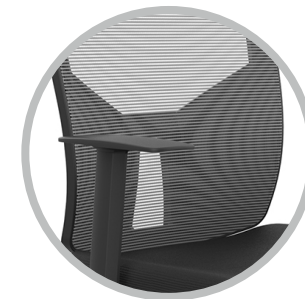

» **Mechanism:**
Swivel tilt mechanism

» **Lumbar support:**
Fits comfortably to the curve of your back

» **Pneumatic seat height adjustment**

» **Headrest adjustment:**
Free - tilting and height adjustable headrest

» **Backrest:**
Ventilated mesh fabric

» **Frame:** Polypropylen

ZION 2

ZION Task chair: This task chair offers surprising style and comfort at a highly affordable price.

» **Mechanism:**
Swivel tilt mechanism

» **Lumbar support:**
Fits comfortably to the curve of your back

» **Pneumatic seat height adjustment**

» **Backrest:**
Ventilated mesh fabric

» **Seat:** Mesh fabric

» **Frame:** Polypropylen

ZION 3

ZION Task chair: This task chair offers surprising style and comfort at a highly affordable price.