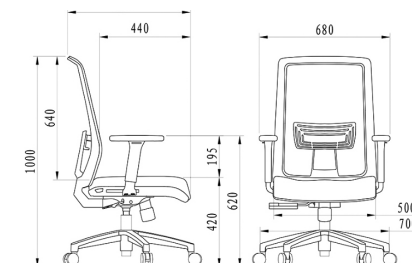

- » **Lumbar support:** Fits comfortably to the curve of your back
- » **Pneumatic seat height adjustment**
- » **Armrest:** Loop armrest
- » **Backrest:** Ventilated mesh fabric
- » **Seat:** Mesh fabric
- » **Frame:** Grey polypropylen