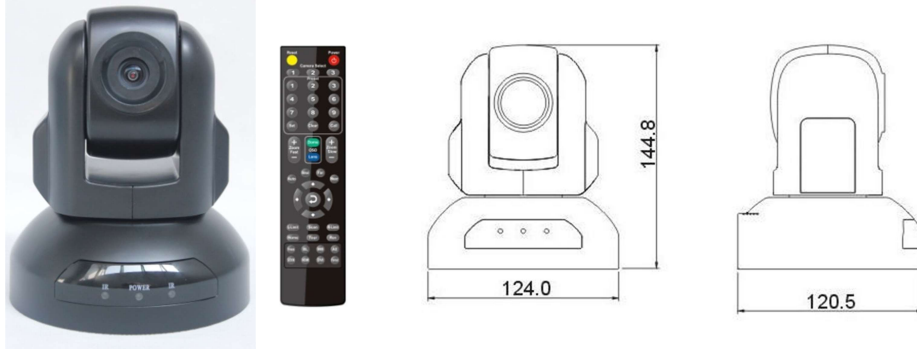

HD Color Video Camera (Pan/Tilt/ZOOM)

Model No.: HD653MLW

720p/1080p USB interface

Low Cost High Performance 2.0 Megapixel HD Color Video camera achieved 1080p@29 or 720p@30 high quality images. Equipped with 3-10 mm varifocal lens, USB 2.0 ideally for Small or Medium size Web conferencing system, easily connecting to laptop for whom on business trip.

Performance:

- ⊗ 1920x1080pixels progressive @29fps
- ⊗ 3-10 mm lens
- ⊗ HOV80 degree
- ⊗ 1/2.7" HD colorCMOS
- ⊗ Pan ±175degree (355degree)
- ⊗ Tilt +90 degree, - 45 degree
- ⊗ 64 preset positions
- ⊗ 4 cruise lines
- ⊗ DC 12V, **1A**

Dimension:

- ⊗ L 124mm x W 120mm x H145mm
- ⊗ N. Weight: 1.3kgs
- ⊗ G. Weight: 1.5kgs

Installation:

- ⊗ Desktop
- ⊗ Ceiling/wall mount
- ⊗ Standard Tripod accessory
- ⊗ 5 meters USB Cable

Multi-interface rear image

Bottom board

Specification sheet

Image	Sensor	1/2.7" HD colorCMOS
SenSor	Minimum Scene Illumination	0.5Lux at F2.0
Lens	Lens	f=3-10 mm F=1.6
	Zoom	3xvarifocal lens zoom
	Hov	80 degree
Video Output		USB Interface
Video format		MJPEG/1080P29, 720P@30, YUY2/1080P@5,720P@9
Control Decoder		EIA/RS-485, USB
Communication		EIA/RS-232(Bidirectional)
PTZ Control Protocol		VISCA,PELCO-D
Baud Rate		9600/38400bps
Patrol tours		4
Preset		64
Save status after Power off		Support
Speed Matching Function		Support
Image Auto Flip		Support
Pan Speed		0-40degrees/s
Tilt Speed		0-40 degrees/s
Pan Rotation Angle		355degrees
Tilt Rotation Angle		+ 90 degrees, - 45 degree
Auto Pan Scan		Support
Boundary Scan		0-355degree (Programmable)
Remoter Control		IR Wireless remote control P/T/Z
Power		DC12V ±10% 1A
Operation Temperature		0℃ ~ 50℃
Environmental humidity		0-95%RH(non-condensaion)
Length X width X high		124x120x145mm/220x175x220mm(NET/PACKAGE)
Weight		640g/1100g(NET/PACKAGE)