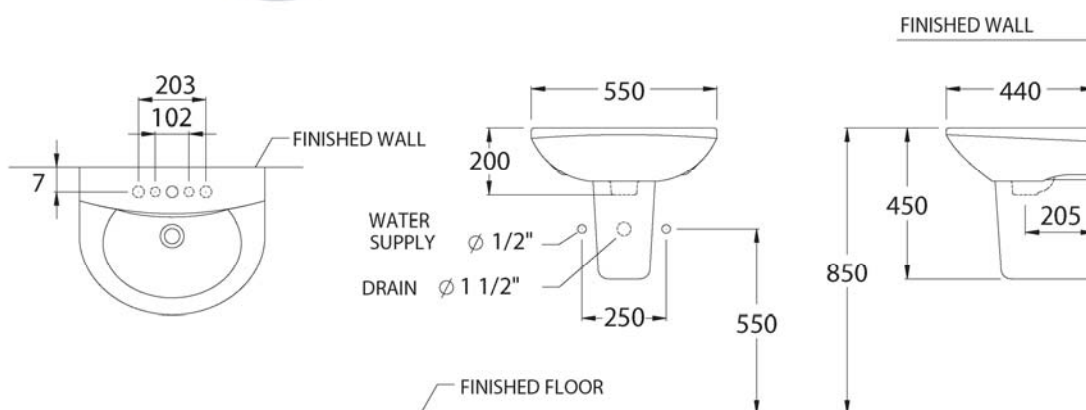

COTTO

Basin With Half Pedestal

C014/C420

Wendy & Half Pedestal

- 17" x 22" x 18" Wall hung basin with C420 half pedestal.
- Available with only standard single faucet hole.
- With overflow hole.
- No chain hole.