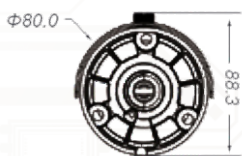

## 4.0 Megapixel IP IR Camera Anti-backlit

### Dimension

CAMERA	
Image sensor	1/3" Progressive Scan CMOS sensor
Max Resolution / FPS	2560×1440 / 25fps
Min. illumination	Color: 0.01Lux @ (F1.6) ,B/W: 0 Lux with IR
Day / Night	IR cut filter with auto switch
IR LEDs	8 units of super array IR LED, Max. 50m IR Distance
Lens	2.8-12mm Vari-focal IR Corrected
Video Output	Setup / Service BNC Video supported internal connector with dangle cable supplied
Electronic Shutter	Auto / User 1/5 - 1/50, 0000; 50/60Hz software selectable.
PARAMETERS	
Compression	H.265 / H.264
Bit Rate (CBR/VBR)	50Hz: 25fps(2560×1440, 1920×1080) 60Hz: 25fps(2560×1440, 1920×1080)
Quality Setting	1 - 9 (9 Highest)
Multi- Streaming	User setting of Stream 1/2 at supported Resolutions, Stream3 MJPEG Stream
Brightness / Sharpness	Variable 0~100 / 0~100
Gain Control	Auto / Fixed 8~102db
Orientation	Horizontal Mirror / Vertical Flip
Text Overlay	Time / Date / Camera / Custom OSD
NETWORK	
Ethernet	1 Ethernet (10/100 Base-T) RJ-45 Connector
Compliance	Onvif v2.2 Profile-S
RTSP Video	Standard RFC2326, Support QuickTime / VLC Player. User security authentication (Enabled / Disabled)
Network Protocols	HTTP, TCP/IP, UDP/IP, RTSP, FTP, DHCP, NTP, PPPoE, NTP. Unicast and Multicast supported. Video streaming from SDK & NVMS / NVR software or 3rd party applications.
AUDIO	
Audio Input / Output	N/A
Audio Compression	N/A
GENERAL	
Power	DC12V ± 10%, PoE (802.3af)
Temperature	-30°C – 60°C (-22°F – 140°F) Humidity: 95% or less (non-condensing)
Product Dimensions	310×80×88 mm
Product Weight	