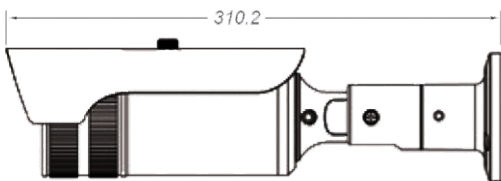

## 4.0 Megapixel IP IR Camera Anti-backlit

### Key features

- 1/3" Progressive Scan CMOS sensor, DWDR
- 8 units of super array IR LED, Max. 50m IR Distance
- True Day & Night (IR cut filter with auto switch)
- Built-in PoE (Power over Ethernet)
- Multi streaming: Dual stream H.265/H.264, 1 stream MJPEG HTTP, TCP/IP, UDP/IP, RTSP, FTP, DHCP, NTP, PPoE, NTP.
- Support Unicast and Multicast
- Min Illumination: 0.1lux @ F1.2 (color)
- Lk5 and IP66 Weatherproof

### Dimension

CAMERA	
Image sensor	1/3" Progressive Scan CMOS sensor
Max Resolution / FPS	2560×1440 / 25fps
Min. illumination	Color: 0.01Lux @ (F1.6) ,B/W: 0 Lux with IR
Day / Night	IR cut filter with auto switch
IR LEDs	8 units of super array IR LED, Max. 50m IR Distance
Lens	2.8-12mm Vari-focal IR Corrected
Video Output	Setup / Service BNC Video supported internal connector with dangle cable supplied
Electronic Shutter	Auto / User 1/5 - 1/50, 0000; 50/60Hz software selectable.
PARAMETERS	
Compression	H.265 / H.264
Bit Rate (CBR/VBR)	50Hz: 25fps(2560×1440, 1920×1080) 60Hz: 25fps(2560×1440, 1920×1080)
Quality Setting	1 - 9 (9 Highest)
Multi- Streaming	User setting of Stream 1/2 at supported Resolutions, Stream3 MJPEG Stream
Brightness / Sharpness	Variable 0~100 / 0~100
Gain Control	Auto / Fixed 8~102db
Orientation	Horizontal Mirror / Vertical Flip
Text Overlay	Time / Date / Camera / Custom OSD
NETWORK	
Ethernet	1 Ethernet (10/100 Base-T) RJ-45 Connector
Compliance	Onvif v2.2 Profile-S
RTSP Video	Standard RFC2326, Support QuickTime / VLC Player. User security authentication (Enabled / Disabled)
Network Protocols	HTTP, TCP/IP, UDP/IP, RTSP, FTP, DHCP, NTP, PPPoE, NTP. Unicast and Multicast supported. Video streaming from SDK & NVMS / NVR software or 3rd party applications.
AUDIO	
Audio Input / Output	N/A
Audio Compression	N/A
GENERAL	
Power	DC12V ± 10%, PoE (802.3af)
Temperature	-30°C – 60°C (-22°F – 140°F) Humidity: 95% or less (non-condensing)
Product Dimensions	310×80×88 mm
Product Weight	