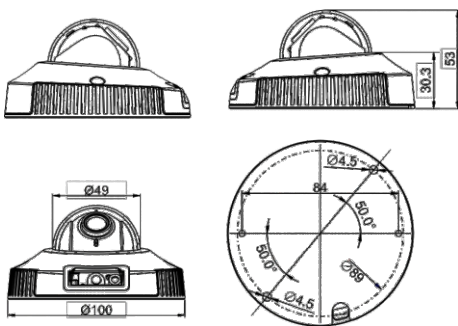

Dimension

Accessories

CAMERA	
Image sensor	1/3" Progressive Scan CMOS sensor
Max Resolution / FPS	2560×1440 / 25fps
Min. illumination	Color: 0.01Lux @ (F1.6) ,B/W: 0 Lux with IR
Day / Night	IR cut filter with auto switch
IR LEDs	2 units of super array IR LED, Max. 20m IR Distance
Lens	2.8mm Fixed Mega Pixel IR Coated
Video Output	Setup / Service BNC Video supported internal connector with dangle cable supplied
Electronic Shutter	Auto / User 1/5 - 1/50, 0000; 50/60Hz software selectable.
PARAMETERS	
Compression	H.265 / H.264
Bit Rate (CBR/VBR)	50Hz: 25fps(2560×1440, 1920×1080) 60Hz: 25fps(2560×1440, 1920×1080)
Quality Setting	1 - 9 (9 Highest)
Multi- Streaming	User setting of Stream 1/2 at supported Resolutions, Stream3 MJPEG Stream
Brightness / Sharpness	Variable 0~100 / 0~100
Gain Control	Auto / Fixed 8~102db
Orientation	Horizontal Mirror / Vertical Flip
Text Overlay	Time / Date / Camera / Custom OSD
NETWORK	
Ethernet	1 Ethernet (10/100 Base-T) RJ-45 Connector
Compliance	Onvif v2.2 Profile-S
RTSP Video	Standard RFC2326, Support QuickTime / VLC Player. User security authentication (Enabled / Disabled)
Network Protocols	HTTP, TCP/IP, UDP/IP, RTSP, FTP, DHCP, NTP, PPPoE, NTP. Unicast and Multicast supported. Video streaming from SDK & NVMS / NVR software or 3rd party applications.
AUDIO	
Audio Input / Output	N/A
Audio Compression	N/A
GENERAL	
Power	DC12V ± 10%, PoE (802.3af)
Temperature	-30°C – 60°C (-22°F – 140°F) Humidity: 95% or less (non-condensing)
Product Dimensions	Φ103 × 60.7mm
Product Weight	400g