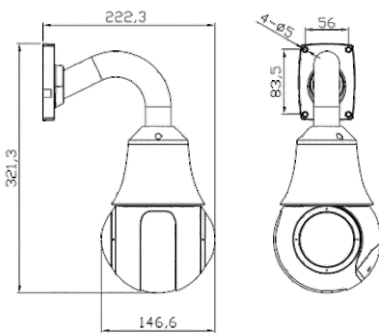

Dimension

Accessories

CAMERA	
Image Sensor	1/2.8" Progressive Scan CMOS
Min. illumination	Color 0.01Lux(AGC ON);IR ON 0 Lux
Day & Night	ICR, Auto/Color/B&W
Shutter Speed	1/1-1/10000s
Auto Iris	Auto/Manual
Wide Dynamic Range	dWDR
Digital Noise Reduction	2D/3D, Auto/Manual
Lens	12X Module ,4.7~56.4mm
Digital Zoom	16X
FOV	69.7°~ 7.56°
IR LED	6 pcs
IR Range	100m
Pan/Tilt	Pan 0-360° continuously ,Tilt -10-90°
Pan/Tilt Speed	Pan: 0.01-180°/s ,Tilt 0.01-90°/s, Preset Speed: Pan 180°/s, Tilt 90°/s
3D Position	YES
Coordinate Display	YES
Preset/Tour/Scan/Track	300/12/12/6
IMAGE	
Video Compression	H.264 High/Main/Baseline Profile, MJPEG
Bit Rate (CBR/VBR)	500kb-12000kb
Audio Compression	G.711 ,RAW_PCM
Max.Resolution	3072*2048@15fps
Stream	Stream1 2048(H) × 1536(V) Stream 2 1080P/720P/D1/CIF/QCIF/VGA/QVGA/640x360
Image Setting	Rotate Mode, Saturation, Brightness, Contrast, Sharpness
HLC	Yes
ROI	Yes
Defog	Yes
NETWORK	
Network Protocols	IPv4/IPv6,RTSP/RTP/RTCP,TCP/UDP, HTTPS, DHCP, DNS, DDNS, PPPoE, SMTP
Alarm Trigger	Motion,Instrusion, Line Crossing, Tamper, Network disconnect, Disk alarm, I/O alarm
RTSP Video	Standard RFC2326, Support QuickTime / VLC Player.
Security	User security authentication, Reset, Hardware WatchDog
System Compatibility	Onvif, CGI
INTERFACE	
Ethernet	1 Ethernet (10/100 Base-T) RJ-45 Connector
Audio I/O	1ch Audio In,1ch Audio Out
Alarm I/O	2ch Alarm In,1ch Alarm Out
Rs485	N/A
BNC Output	N/A
Reset Button	YES(Built-In)
Edge Storage	Micro SD/SDHC/SDXC slot(Built-in),Max 64GB
GENERAL	
Power Supply	Standard DC12V/POE+, Optional AC24V
Power Consumption	MAX 25W
OperatingTemperature	Starting Temperature: -30 °C~ 60 °C (-22 °F ~ 140 °F) Working Temperature:-40 °C ~ 60 °C (-40 °F ~ 140 °F)
Operating Humidity	0% - 90% RH
Ingress Protection	Ip66, TVS4000V, IK10
Approvals	CE/FCC
Product Dimensions	321x222x147mm
Product Weight	1500g