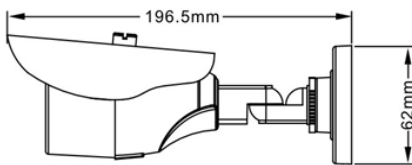

GE-HSW238-IR

4MP AHD Analogue Bullet

Key features

- 1/2.9" Sony Progressive Scan CMOS
- 2.8-12mm, 12mm/16mm Optional
- Motorized Lens Optional
- Video Transmission 300m
- IR Up to 35m
- 2D DNR, dWDR, ICR
- Support AHD/TVI/CVI/CVBS Hybrid Output

Dimension

Accessories

CAMERA	
Image Sensor	1/3" CMOS
Signal System	PAL/NTSC
Min. illumination	Color:0.01Lux@(F1.2,AGC ON) ; B/W:0Lux@(IR LED ON)
S/N Ratio	≥48dB(min)(AGC closed)
Day & Night	ICR (Auto, Color, B/W, Ext)
Shutter Speed	PAL:1/50-1/50000, NTSC:1/60-1/60000
Wide Dynamic Range	dWDR
Digital Noise Reduction	Auto/Manual (1-10)
Lens	3.6mm
FOV	85°
IR LED	18pcs
IR Wavelength	850nm
IR Range	Up to 20m
Optional	Optional
Support	Support
IMAGE	
Effective Resolution	2560x1440
Frame	PAL:25fps, NTSC:30fps
Mirror	Support
White Balance	ATW/MWB
HLC	N/A
Privacy Masking	N/A
Language	English, Chinese
Motion Detection	N/A
VIDEO OUTPUT	
Max Distance	75-5 300m
Video Output	AHD/TVI/CVI/CVBS
GENERAL	
Power Supply	DC12V±10%
Power Consumption	4W(Max)
Operating Temperature	-10°C ~ 55°C (14°F ~ 131°F)
Operating Humidity	0% - 85% RH
Ingress Protection	Ip66
Approvals	CE/FCC
Product Dimensions	Φ94x84mm
Product Weight	360g