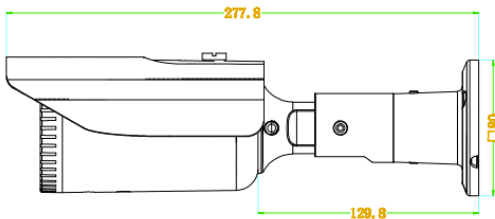

GE-HRW238-IR

4MP Network IR Bullet

Key features

- 1/3" Progressive Scan CMOS
- 2.8-12mm lens
- 4MP@30fps
- Multiple Streams
- Smart IR up to 35m
- Low bitrate control
- 3D DNR,dWDR,ICR
- Support ROI,Corridor mode,HLC

Dimension

Accessories

CAMERA	
Image Sensor	1/3" Progressive Scan CMOS
Min. illumination	Color :0.05Lux@(F1.2,AGC ON);B/W: 0 Lux@(IR LED ON)
Day & Night	ICR
Shutter Speed	1/5-1/20000
Auto Iris	Fixed
Wide Dynamic Range	WDR >120dB
Digital Noise Reduction	2D/3D
Lens	2.8-12mm
FOV	90° -35°
IR LED	24pcs
IR Range	Up to 35m
IMAGE	
Video Compression	H.265/H.264/ MJPEG
Bit Rate (CBR/VBR)	Stream1: 500kbps ~ 12000kbps; Stream2: 100kbps ~ 6000kbps Stream3: 100kbps ~ 3kbps
Max.Resolution	2592*1520/30fps
Stream	Stream1: 2592*1520/2560*144 /2304*1296/1920*1080/1280*720 @25/30fps Stream 2: D1 / VGA / 640*360 / CIF / QVGA @25/30fps Stream3: VGA / CIG / QVGA @25/30fps
Image Setting	Rotate Mode, Saturation, Brightness, Contrast, Sharpness
HLC	Yes
9:16 Corridor mode	Yes
ROI	Yes
Defog	N/A
NETWORK	
Network Protocols	IPv4/IPv6, APR, 802.1x,HTTP,HTTPS,TCP/IP,UDP/IP,RTSP,DHCP,NTP, RTCP/RTP, PPPoE, SMTP, DNS, UPnP, FTP, ICMP ,IGMP, Unicast and Multicast
Alarm Trigger	Perimeter ,Single Virtual Fences ,Double Virtual Fences ,Loiter ,Multi Loiter , Object Left ,Object Removed, Abnormal Speed ,Converse, Illegal Parking , Signal Bad ,Motion Detection
RTSP Video	Standard RFC2326, Support QuickTime / VLC Player.
Security	User security authentication, Reset, Hardware Watch Do
System Compatibility	Onvif
INTERFACE	
Ethernet	1 Ethernet (10/100 Base-T) RJ-45 Connector
Audio I/O	N/A
Alarm I/O	N/A
Rs485	N/A
BNC Output	N/A
Reset Button	N/A
Edge Storage	N/A
GENERAL	
Power Supply	DC12V/POE
Power Consumption	2.5W(IR LED OFF);5W(IR LED ON)
OperatingTemperature	Starting Temperature: -10°C ~ 50°C (14°F ~ 122°F) Working Temperature: -20°C ~ 50°C (-4°F ~ 122°F)
Operating Humidity	0% - 90% RH
Ingress Protection	Ip66
Approvals	CE/FCC
Product Dimensions	277*80mm
Product Weight	800g