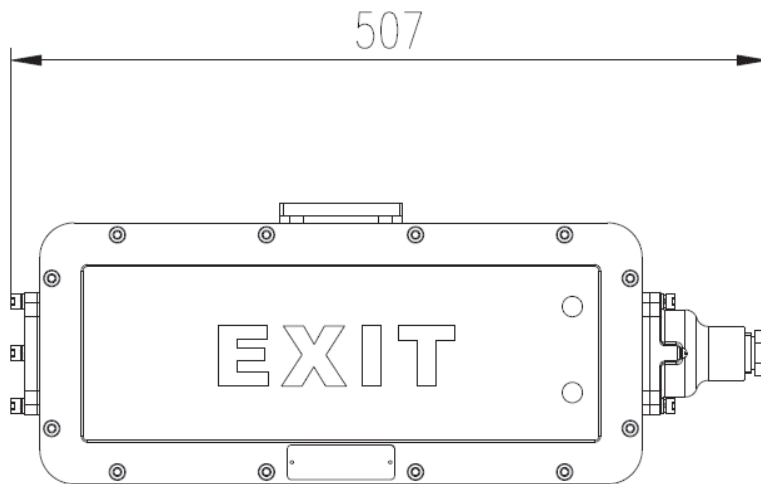

Exit Light BAY-D Series LED

Zones 1 & 2

dimensional drawings