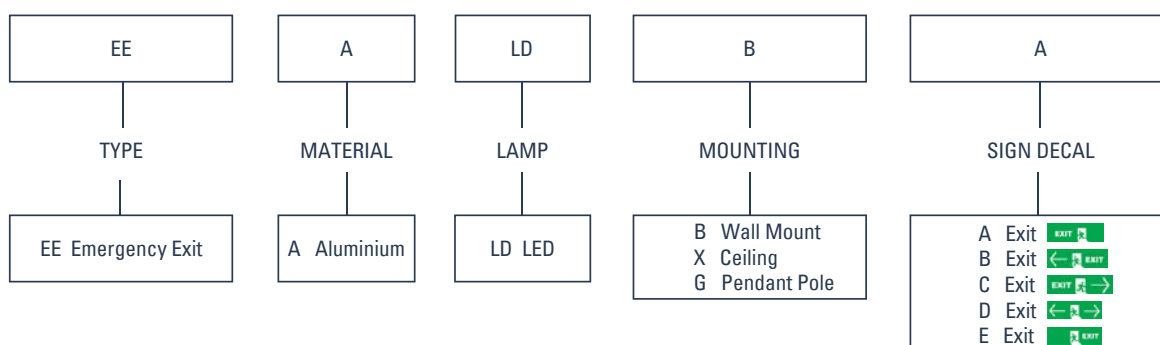

part number convention