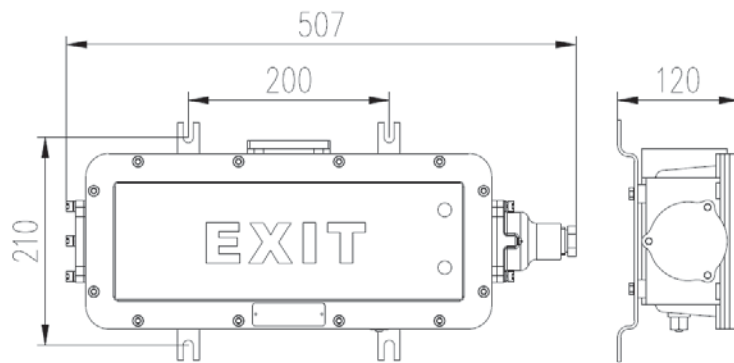

Exit Light BAY-D Series LED

Zones 1 & 2

installation method

Ceiling