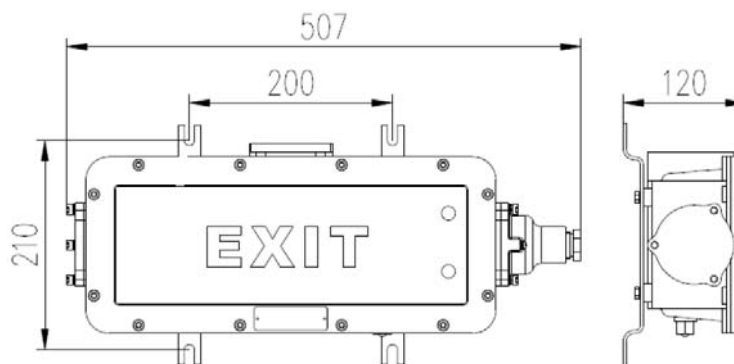

Exit Light BAY-D Series LED

Zones 1 & 2

installation method

Wall