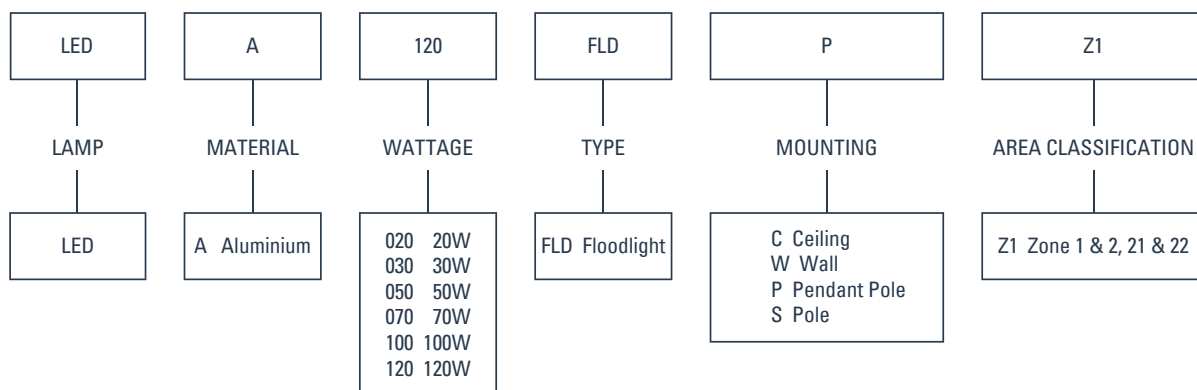

part number convention