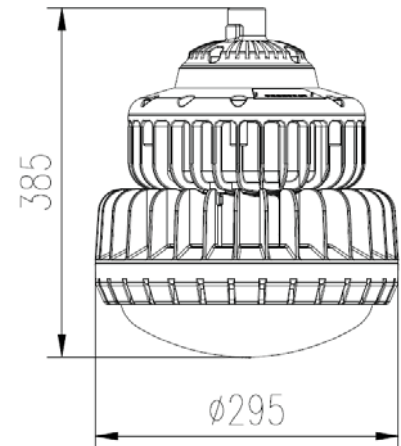

100W & 120W