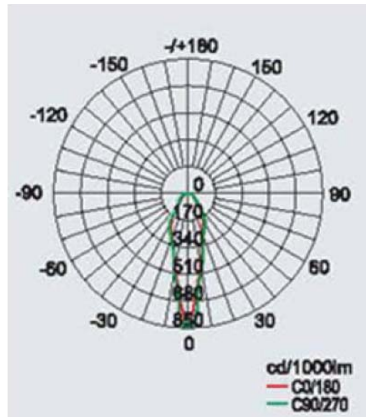

HRD85 Series LED Floodlight

Zones 1 & 2, 21 & 22

candela distribution

20W & 30W