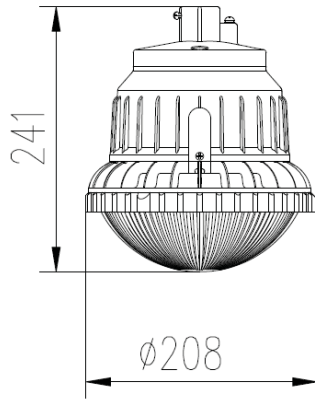

other parameters

Product type	Size (mm)	Weight (kg)	IP code	Cable Entries	Cable outer diameter
LEDA020	241x208	3.6 to 4.4	IP66	M25 x 1.5	10-14mm
LEDA030	241x208	3.6 to 4.4	IP66	M25 x 1.5	10-14mm
LEDA050	350x255	3.6 to 4.4	IP66	M25 x 1.5	10-14mm
LEDA070	350x255	7.8 to 8.8	IP66	M25 x 1.5	10-14mm
LEDA100	385x295	7.8 to 8.8	IP66	M25 x 1.5	10-14mm
LEDA120	385x295	7.8 to 8.8	IP66	M25 x 1.5	10-14mm

P: Pendant Pole

W: Wall Mount

S: Pole Mount

HRD85 Series LED Floodlight

Zones 1 & 2, 21 & 22

dimensional drawings

20W & 30W

50W & 70W