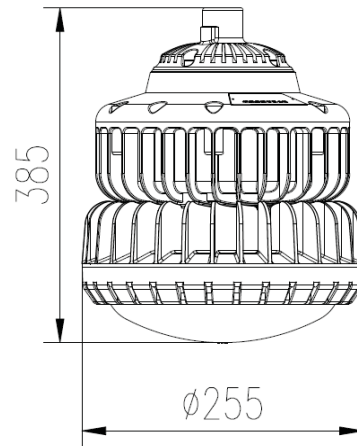

other parameters

Product type	Size (mm)	Weight (kg)	IP code	Cable Entries	Cable outer diameter
LEDA020	241x208	3.6 to 4.4	IP66	M25 x 1.5	10-14mm
LEDA030	241x208	3.6 to 4.4	IP66	M25 x 1.5	10-14mm
LEDA050	350x255	3.6 to 4.4	IP66	M25 x 1.5	10-14mm
LEDA070	350x255	7.8 to 8.8	IP66	M25 x 1.5	10-14mm
LEDA100	385x295	7.8 to 8.8	IP66	M25 x 1.5	10-14mm
LEDA120	385x295	7.8 to 8.8	IP66	M25 x 1.5	10-14mm

P: Pendant Pole

W: Wall Mount

S: Pole Mount

HRD85 Series LED Floodlight

Zones 1 & 2, 21 & 22

dimensional drawings

20W & 30W

50W & 70W