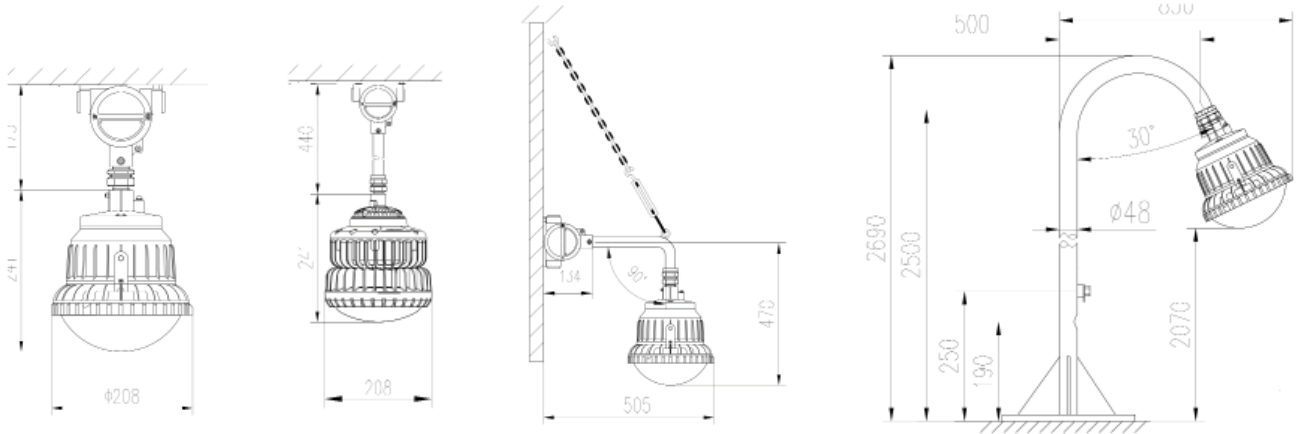

other parameters

Product type	Size (mm)	Weight (kg)	IP code	Cable Entries	Cable outer diameter
LEDA020	241x208	3.6 to 4.4	IP66	M25 x 1.5	10-14mm
LEDA030	241x208	3.6 to 4.4	IP66	M25 x 1.5	10-14mm
LEDA050	350x255	3.6 to 4.4	IP66	M25 x 1.5	10-14mm
LEDA070	350x255	7.8 to 8.8	IP66	M25 x 1.5	10-14mm
LEDA100	385x295	7.8 to 8.8	IP66	M25 x 1.5	10-14mm
LEDA120	385x295	7.8 to 8.8	IP66	M25 x 1.5	10-14mm

installation method

LEDA20-50 mounting options.

C: Ceiling Mount

P: Pendant Pole

W: Wall Mount

S: Pole Mount

LEDA70-120 mounting options.

C: Ceiling Mount