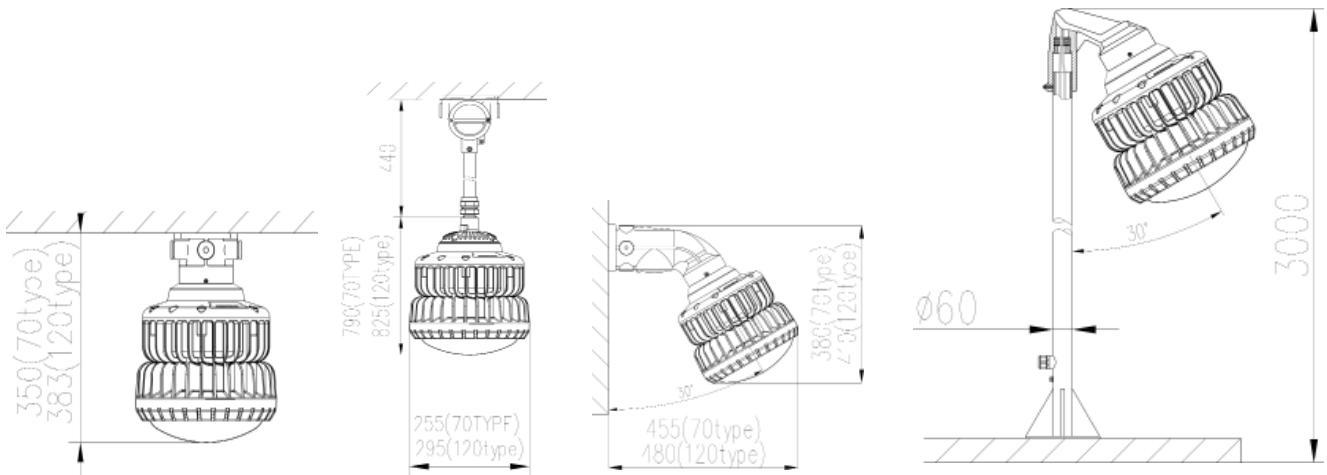

other parameters

Product type	Size (mm)	Weight (kg)	IP code	Cable Entries	Cable outer diameter
LEDA020	241x208	3.6 to 4.4	IP66	M25 x 1.5	10-14mm
LEDA030	241x208	3.6 to 4.4	IP66	M25 x 1.5	10-14mm
LEDA050	350x255	3.6 to 4.4	IP66	M25 x 1.5	10-14mm
LEDA070	350x255	7.8 to 8.8	IP66	M25 x 1.5	10-14mm
LEDA100	385x295	7.8 to 8.8	IP66	M25 x 1.5	10-14mm
LEDA120	385x295	7.8 to 8.8	IP66	M25 x 1.5	10-14mm

installation method

LEDA20-50 mounting options.

C: Ceiling Mount

P: Pendant Pole

W: Wall Mount

S: Pole Mount

LEDA70-120 mounting options.

C: Ceiling Mount

P: Pendant Pole

W: Wall Mount

S: Pole Mount

HRD85 Series LED Floodlight

Zones 1 & 2, 21 & 22

dimensional drawings

20W & 30W

50W & 70W