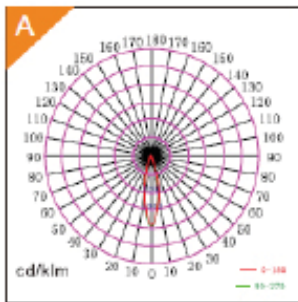

Frog Series LED

Zones 1 & 2, 21 & 22

candela distribution