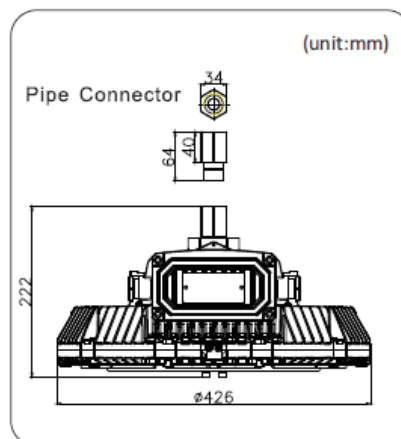

Ceiling Mount

Pipe mount

Pendant Mount

dimensional drawings

Frog Series LED

Zones 1 & 2, 21 & 22

optional parts

Part Number	Product	Material	Weight (kg)	Qty Required
ELABRCFR	Bracket for surface mounting	Steel	0.4	1
ELAGUFR	Guard	304 stainless steel	0.38	1
ELALOFR	Eyebolt for pendant mounting	Steel / 304 stainless steel	0.26	1
ELAPCRFR	Pipe Connector	304 stainless steel	0.26	1
ELASBT1FR	Stanchion Bracket type 1	Steel	1.63	1
ELASBT2FR	Stanchion Bracket type 2	Steel	2.26	1