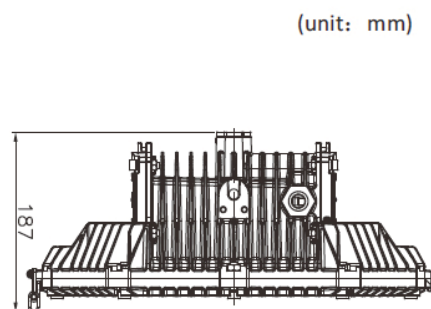

Ceiling Mount

Pipe mount

Pendant Mount

dimensional drawings

Frog Series LED

Zones 1 & 2, 21 & 22

optional parts

Part Number	Product	Material	Weight (kg)	Qty Required
ELABRCFR	Bracket for surface mounting	Steel	0.4	1
ELAGUFR	Guard	304 stainless steel	0.38	1
ELALOFR	Eyebolt for pendant mounting	Steel / 304 stainless steel	0.26	1
ELAPCRFR	Pipe Connector	304 stainless steel	0.26	1
ELASBT1FR	Stanchion Bracket type 1	Steel	1.63	1
ELASBT2FR	Stanchion Bracket type 2	Steel	2.26	1