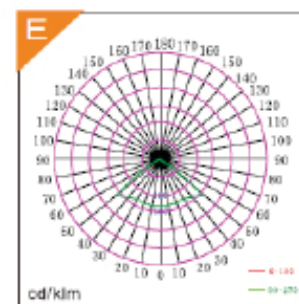

Frog Series LED

Zones 1 & 2, 21 & 22

candela distribution