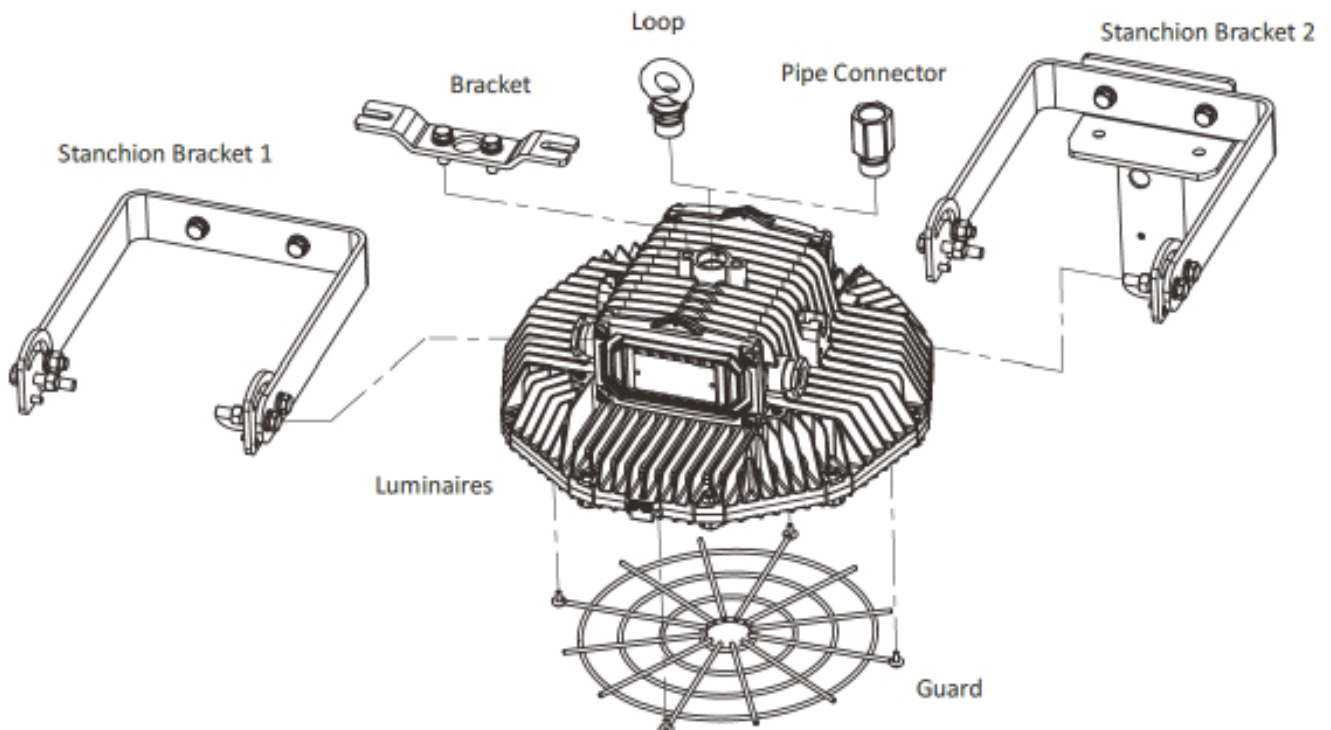

Frog Series LED

Zones 1 & 2, 21 & 22

optional parts

Part Number	Product	Material	Weight (kg)	Qty Required
ELABRCFR	Bracket for surface mounting	Steel	0.4	1
ELAGUFR	Guard	304 stainless steel	0.38	1
ELALOFR	Eyebolt for pendant mounting	Steel / 304 stainless steel	0.26	1
ELAPCRFR	Pipe Connector	304 stainless steel	0.26	1
ELASBT1FR	Stanchion Bracket type 1	Steel	1.63	1
ELASBT2FR	Stanchion Bracket type 2	Steel	2.26	1

accessories