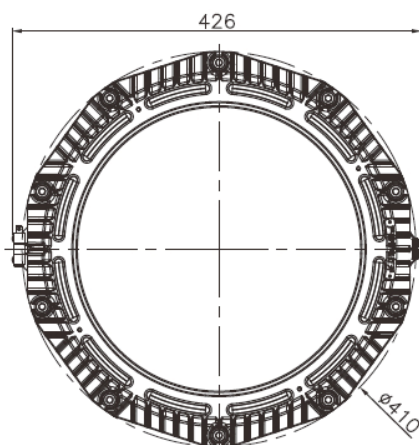

Ceiling Mount

Pipe mount

Pendant Mount

dimensional drawings

Frog Series LED

Zones 1 & 2, 21 & 22

optional parts

Part Number	Product	Material	Weight (kg)	Qty Required
ELABRCFR	Bracket for surface mounting	Steel	0.4	1
ELAGUFR	Guard	304 stainless steel	0.38	1
ELALOFR	Eyebolt for pendant mounting	Steel / 304 stainless steel	0.26	1
ELAPCRFR	Pipe Connector	304 stainless steel	0.26	1
ELASBT1FR	Stanchion Bracket type 1	Steel	1.63	1
ELASBT2FR	Stanchion Bracket type 2	Steel	2.26	1