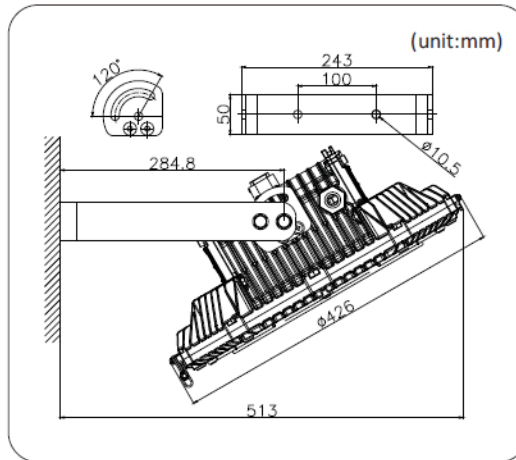

Frog Series LED

Zones 1 & 2, 21 & 22

installation method

Wall mount

dimensional drawings