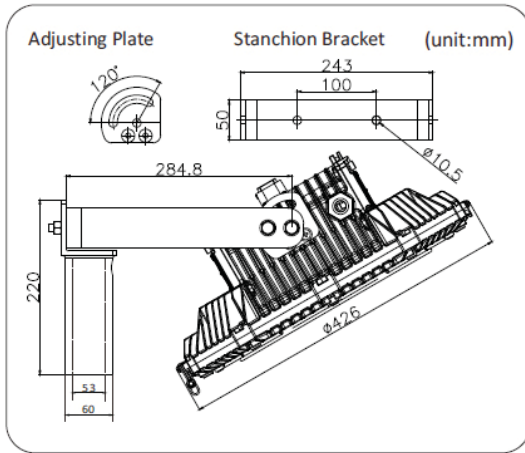

Frog Series LED

Zones 1 & 2, 21 & 22

installation method

Pole mount