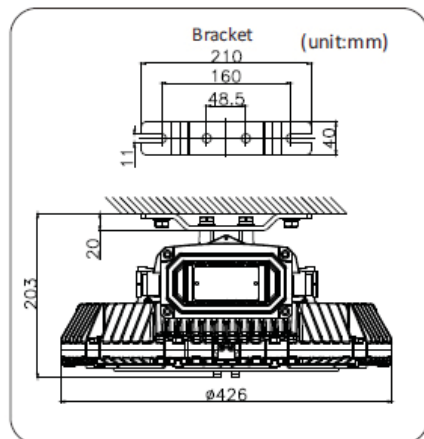

Ceiling Mount

Pipe mount

Pendant Mount

dimensional drawings

Frog Series LED

Zones 1 & 2, 21 & 22

optional parts

Part Number	Product	Material	Weight (kg)	Qty Required
ELABRCFR	Bracket for surface mounting	Steel	0.4	1
ELAGUFR	Guard	304 stainless steel	0.38	1
ELALOFR	Eyebolt for pendant mounting	Steel / 304 stainless steel	0.26	1
ELAPCRFR	Pipe Connector	304 stainless steel	0.26	1
ELASBT1FR	Stanchion Bracket type 1	Steel	1.63	1
ELASBT2FR	Stanchion Bracket type 2	Steel	2.26	1