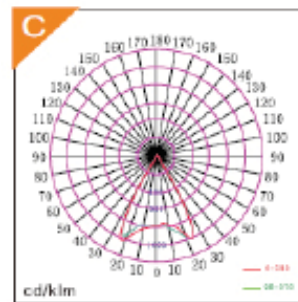

Frog Series LED

Zones 1 & 2, 21 & 22

candela distribution