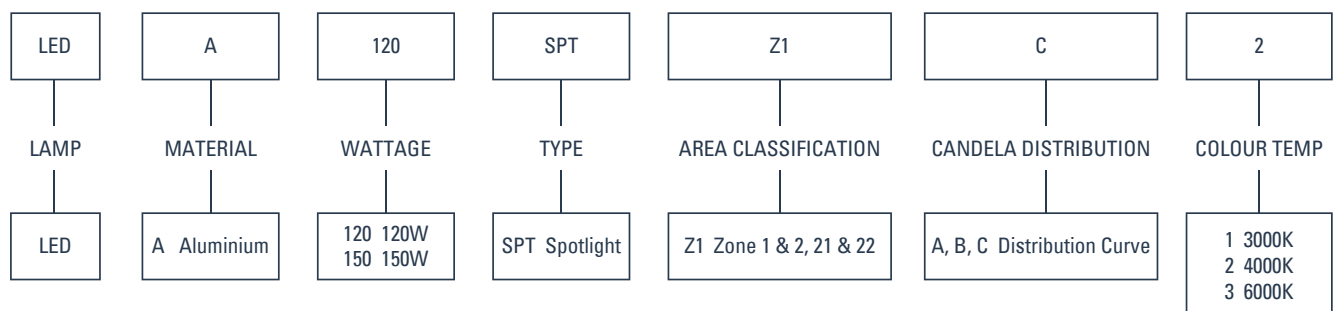

part number convention