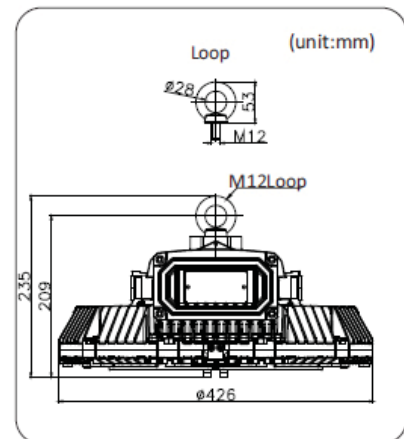

Ceiling Mount

Pipe mount

Pendant Mount

dimensional drawings

Frog Series LED

Zones 1 & 2, 21 & 22

optional parts

Part Number	Product	Material	Weight (kg)	Qty Required
ELABRCFR	Bracket for surface mounting	Steel	0.4	1
ELAGUFR	Guard	304 stainless steel	0.38	1
ELALOFR	Eyebolt for pendant mounting	Steel / 304 stainless steel	0.26	1
ELAPCRFR	Pipe Connector	304 stainless steel	0.26	1
ELASBT1FR	Stanchion Bracket type 1	Steel	1.63	1
ELASBT2FR	Stanchion Bracket type 2	Steel	2.26	1