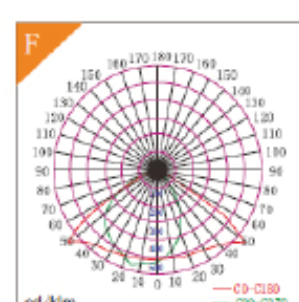

Frog Series LED

Zones 1 & 2, 21 & 22

candela distribution