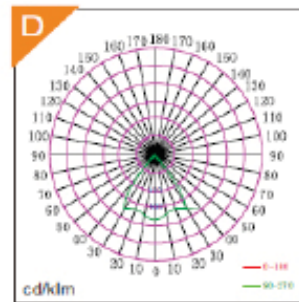

Frog Series LED

Zones 1 & 2, 21 & 22

candela distribution