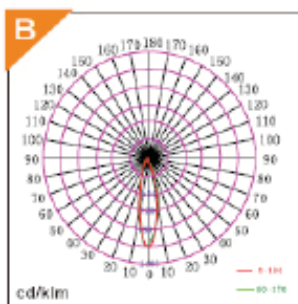

Frog Series LED

Zones 1 & 2, 21 & 22

candela distribution