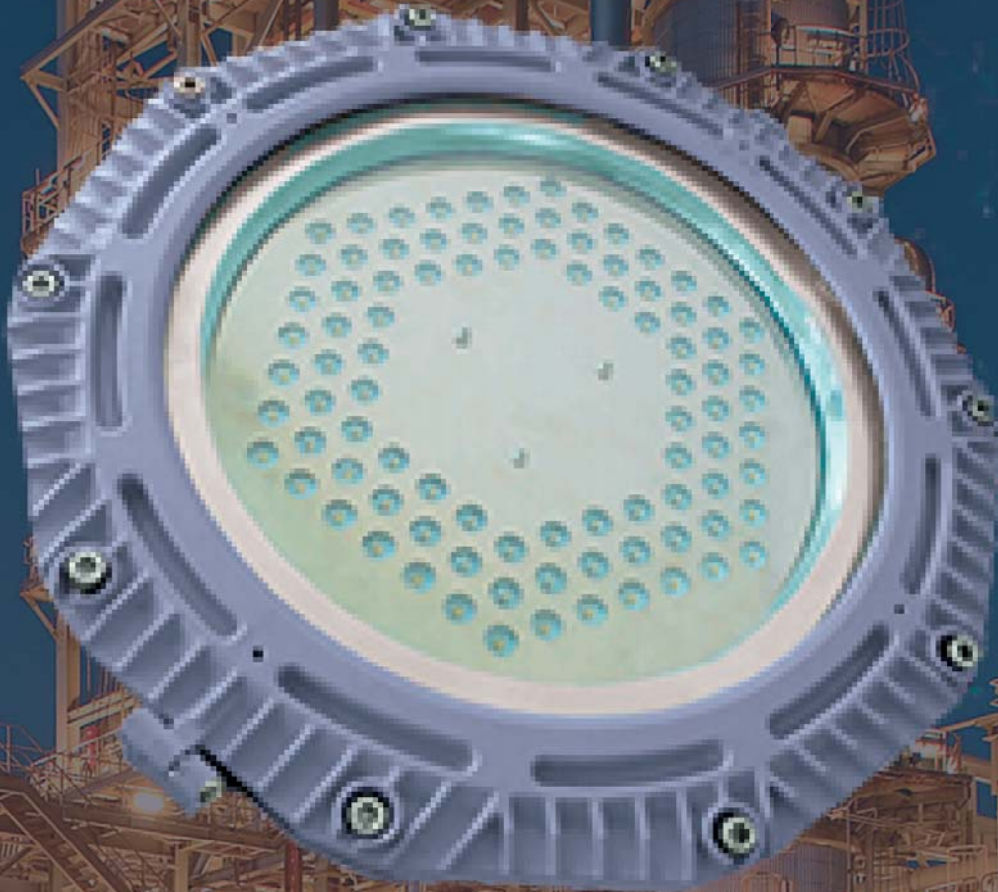

B&R Enclosures FROG SERIES LED

brenclosures.com.au