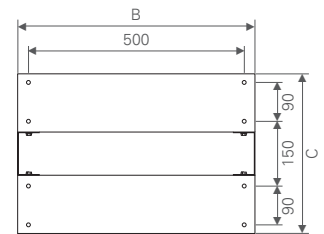

Ausrack Patch

19" Lab Rack

TECHNICAL DRAWINGS

Base View